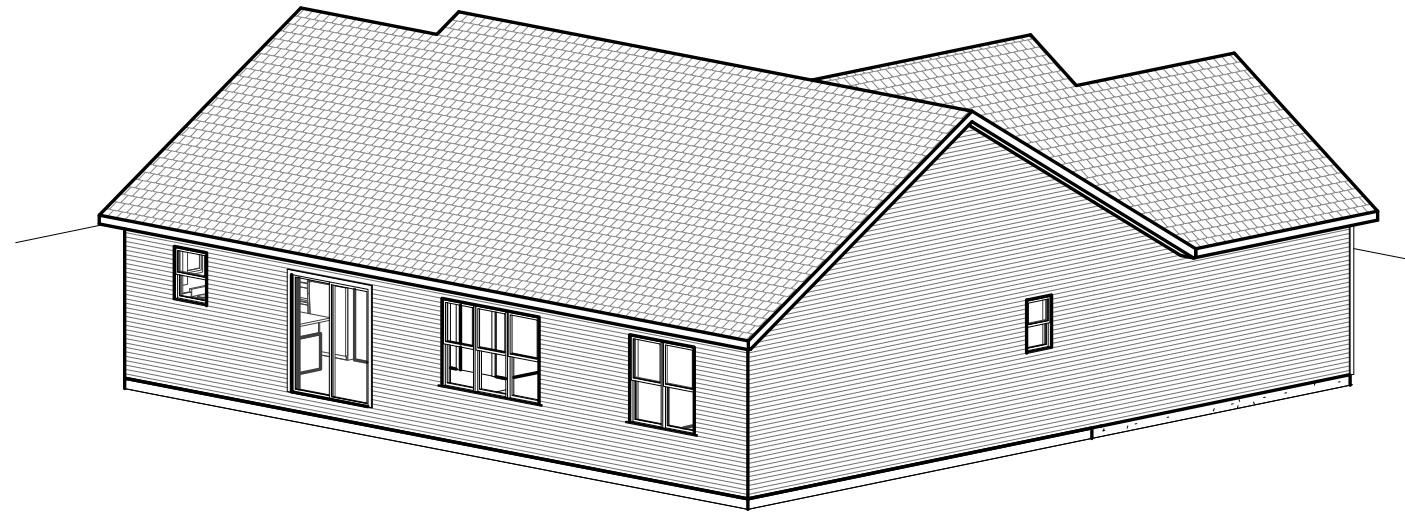

Front

Rear

Ambiance Homes Inc.
5838 Grassland Terrace
Marshall, WI 53559
608.225.4594 (C)
ambiancehomesinc@charter.net

Custom Designed For: RIVIERA RANCH_1426
Homesite / Neighborhood: Project Number
Address: Enter address here
Date: Issue Date

Riviera 2 Car 1426

3/16" = 1'-0"

Custom Designed For: RIVIERA RANCH_1426

Homesite / Neighborhood: Project Number

Address: Enter address here

Date: Issue Date

Ambiance Homes Inc.
 5838 Grassland Terrace
 Marshall, WI 53559
 608.225.4594 (C)
 ambiancehomesinc@charter.net