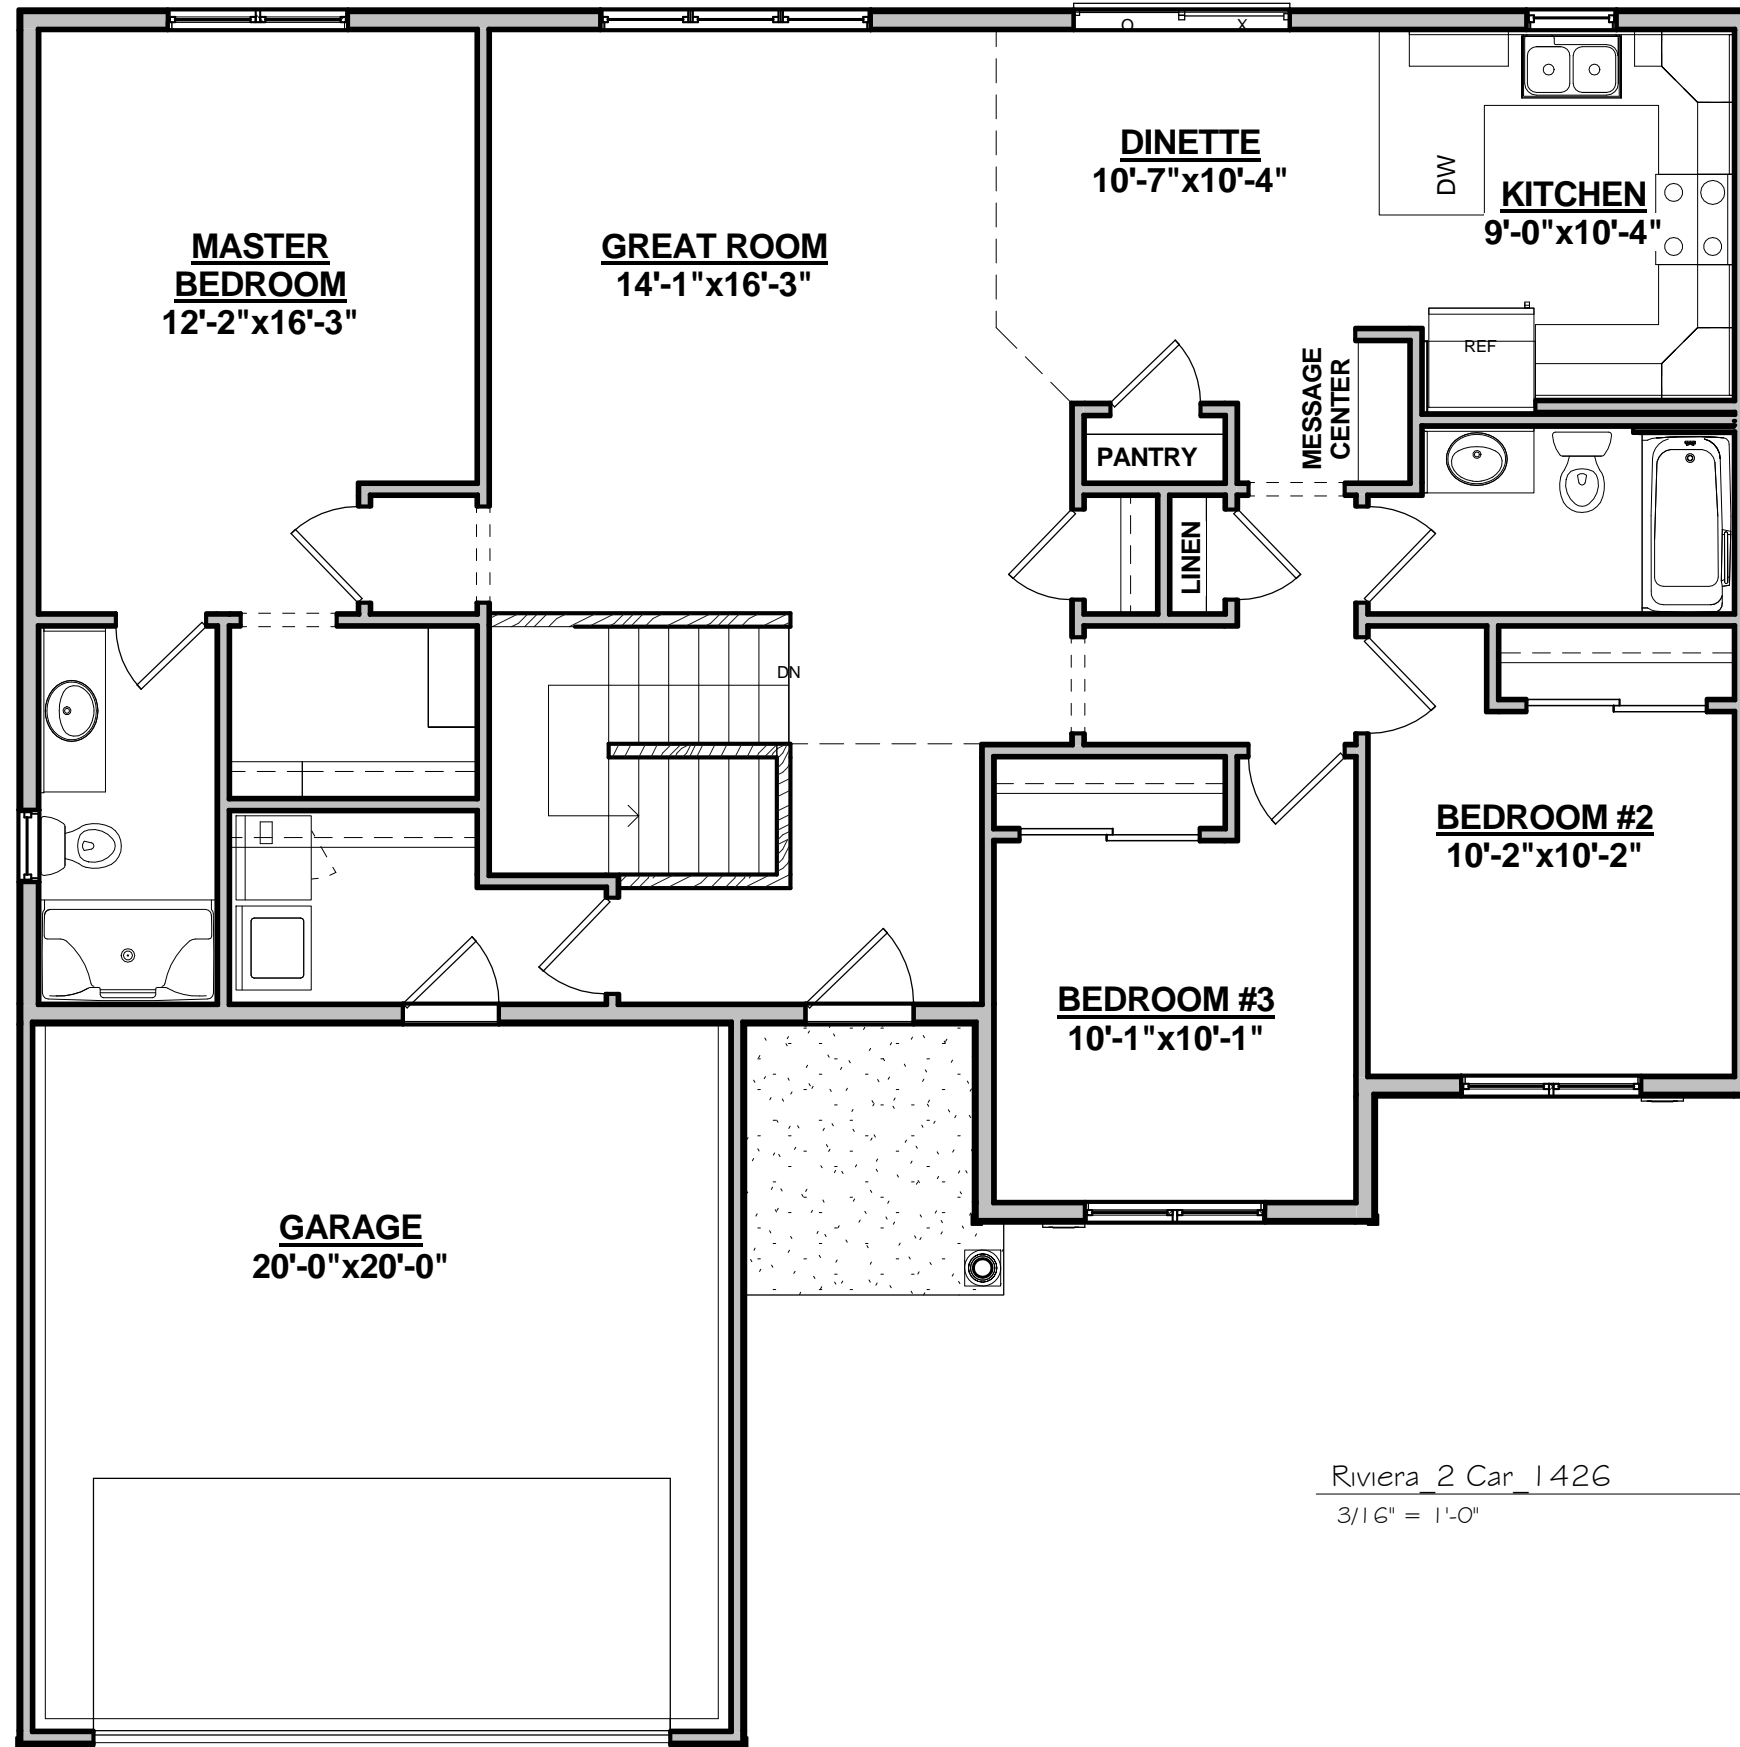

Front

Rear

Ambiance Homes Inc.
5838 Grassland Terrace
Marshall, WI 53559
608.225.4594 (C)
ambiancehomesinc@charter.net

Custom Designed For: RIVIERA RANCH_1426
Homesite / Neighborhood: Project Number
Address: Enter address here
Date: Issue Date

Riviera 2 Car 1426

3/16" = 1'-0"

Custom Designed For: RIVIERA RANCH_1426

Homesite / Neighborhood: Project Number

Address: Enter address here

Date: Issue Date

Ambiance Homes Inc.
 5838 Grassland Terrace
 Marshall, WI 53559
 608.225.4594 (C)
 ambiancehomesinc@charter.net