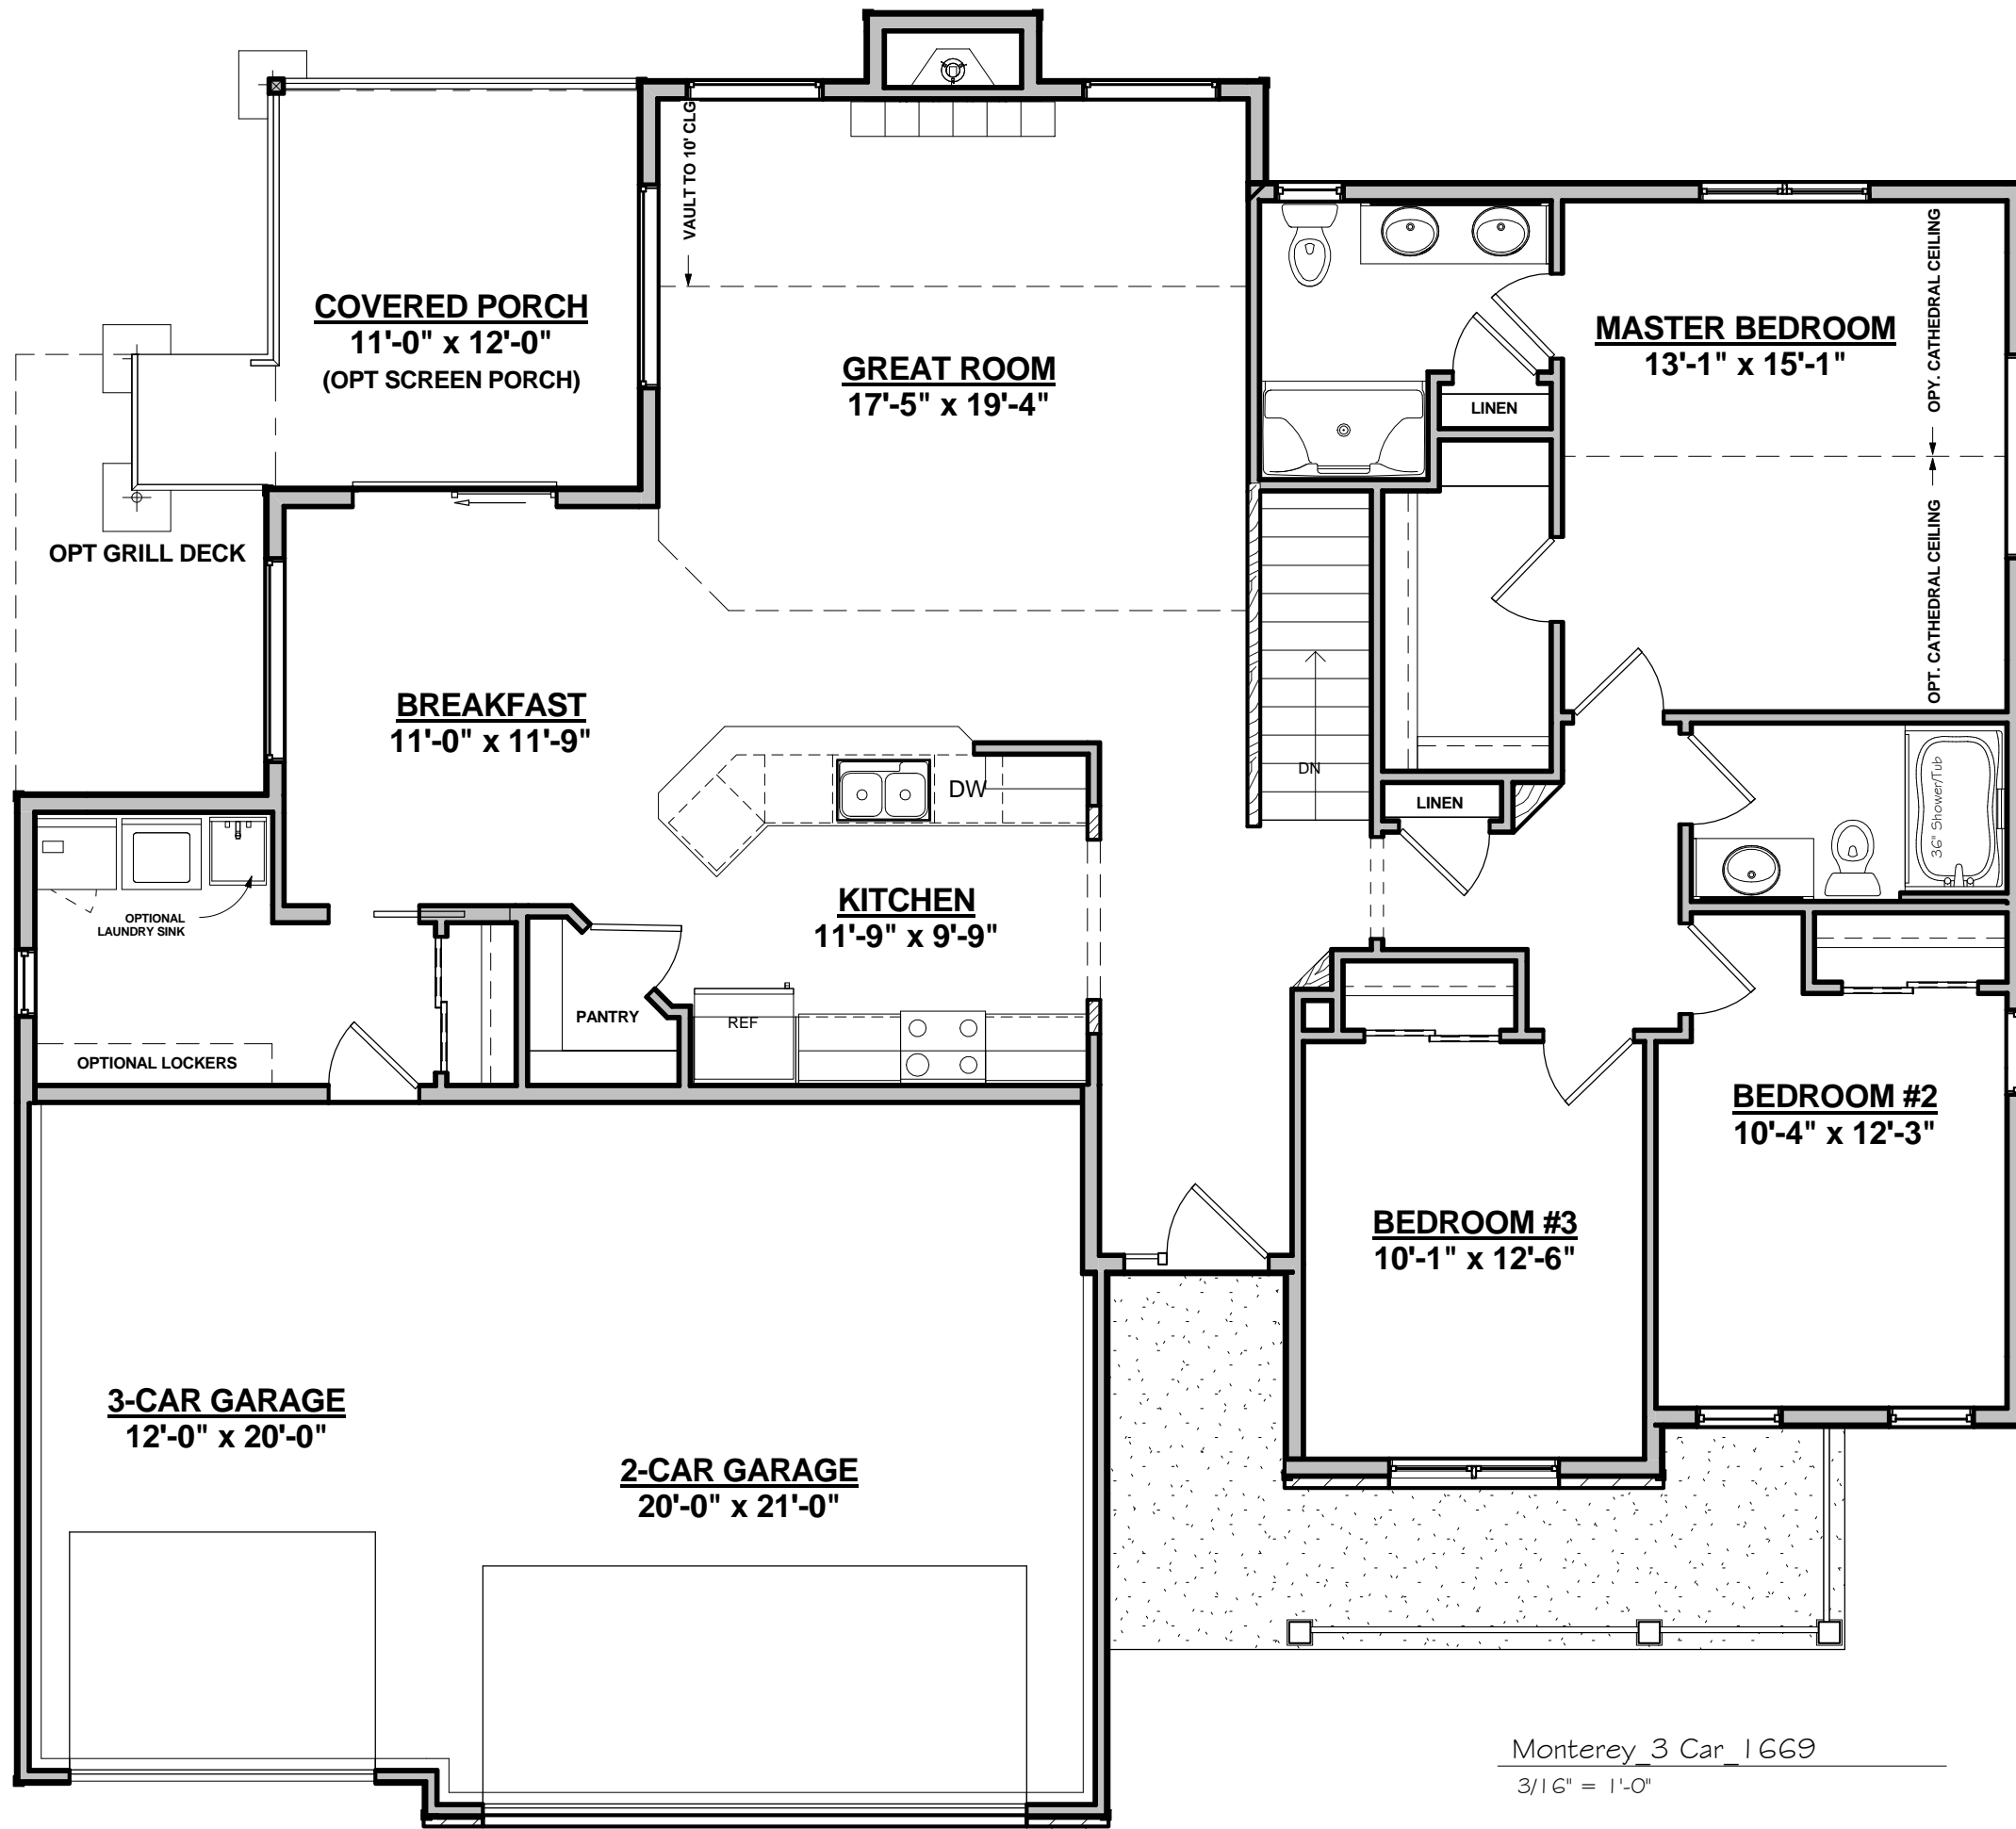

Front

Rear

Custom Designed For: MONTEREY RANCH_1669
Homesite / Neighborhood: xxx
Address: xxx
Date: xx

Ambiance Homes Inc.
5838 Grassland Terrace
Marshall, WI 53559
608.225.4594 (C)
ambiancehomesinc@charter.net

Monterey 3 Car 1669
 3/16" = 1'-0"

Custom Designed For: MONTEREY RANCH_1669
 HomeSite / Neighborhood: xxx
 Address: xxx
 Date: xxx

Ambiance Homes Inc.
 5838 Grassland Terrace
 Marshall, WI 53559
 608.225.4594 (C)
 ambiancehomesinc@charter.net