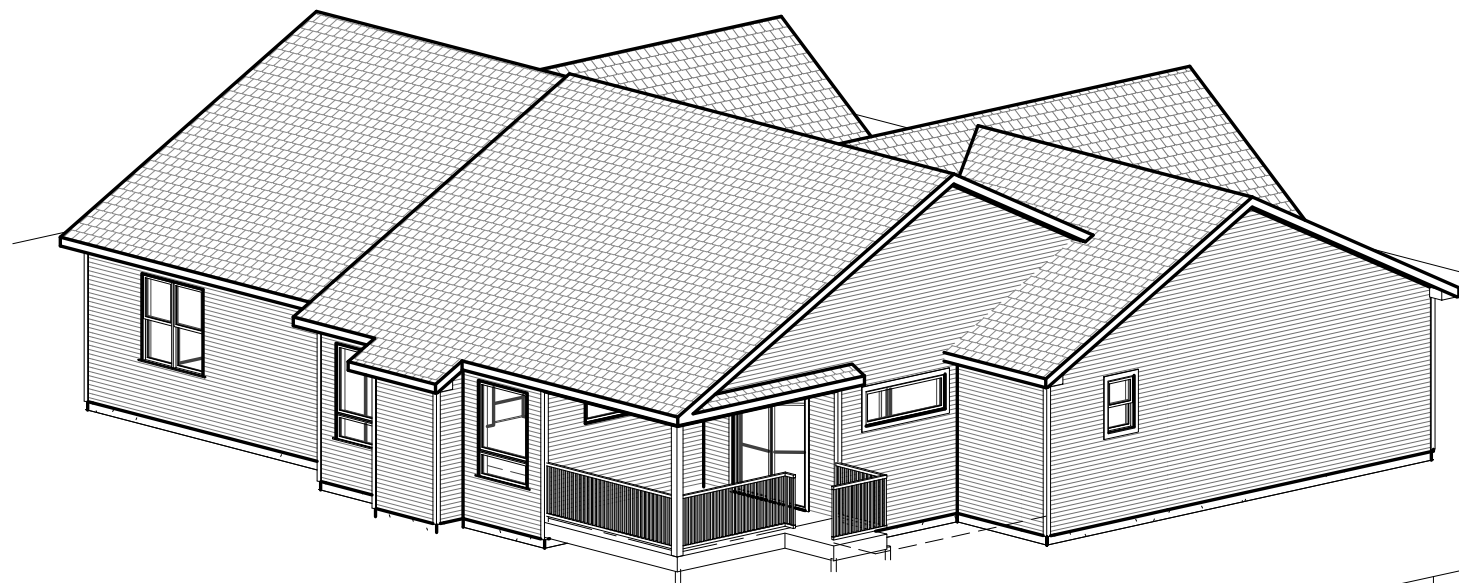

Front

Rear

Custom Designed For: MONTEREY RANCH_1669
Homesite / Neighborhood: xxx
Address: xxx
Date: xx

Ambiance Homes Inc.
5838 Grassland Terrace
Marshall, WI 53559
608.225.4594 (C)
ambiancehomesinc@charter.net

Monterey 3 Car 1669
 3/16" = 1'-0"

Custom Designed For: MONTEREY RANCH_1669
 HomeSite / Neighborhood: xxx
 Address: xxx
 Date: xxx

Ambiance Homes Inc.
 5838 Grassland Terrace
 Marshall, WI 53559
 608.225.4594 (C)
 ambiancehomesinc@charter.net