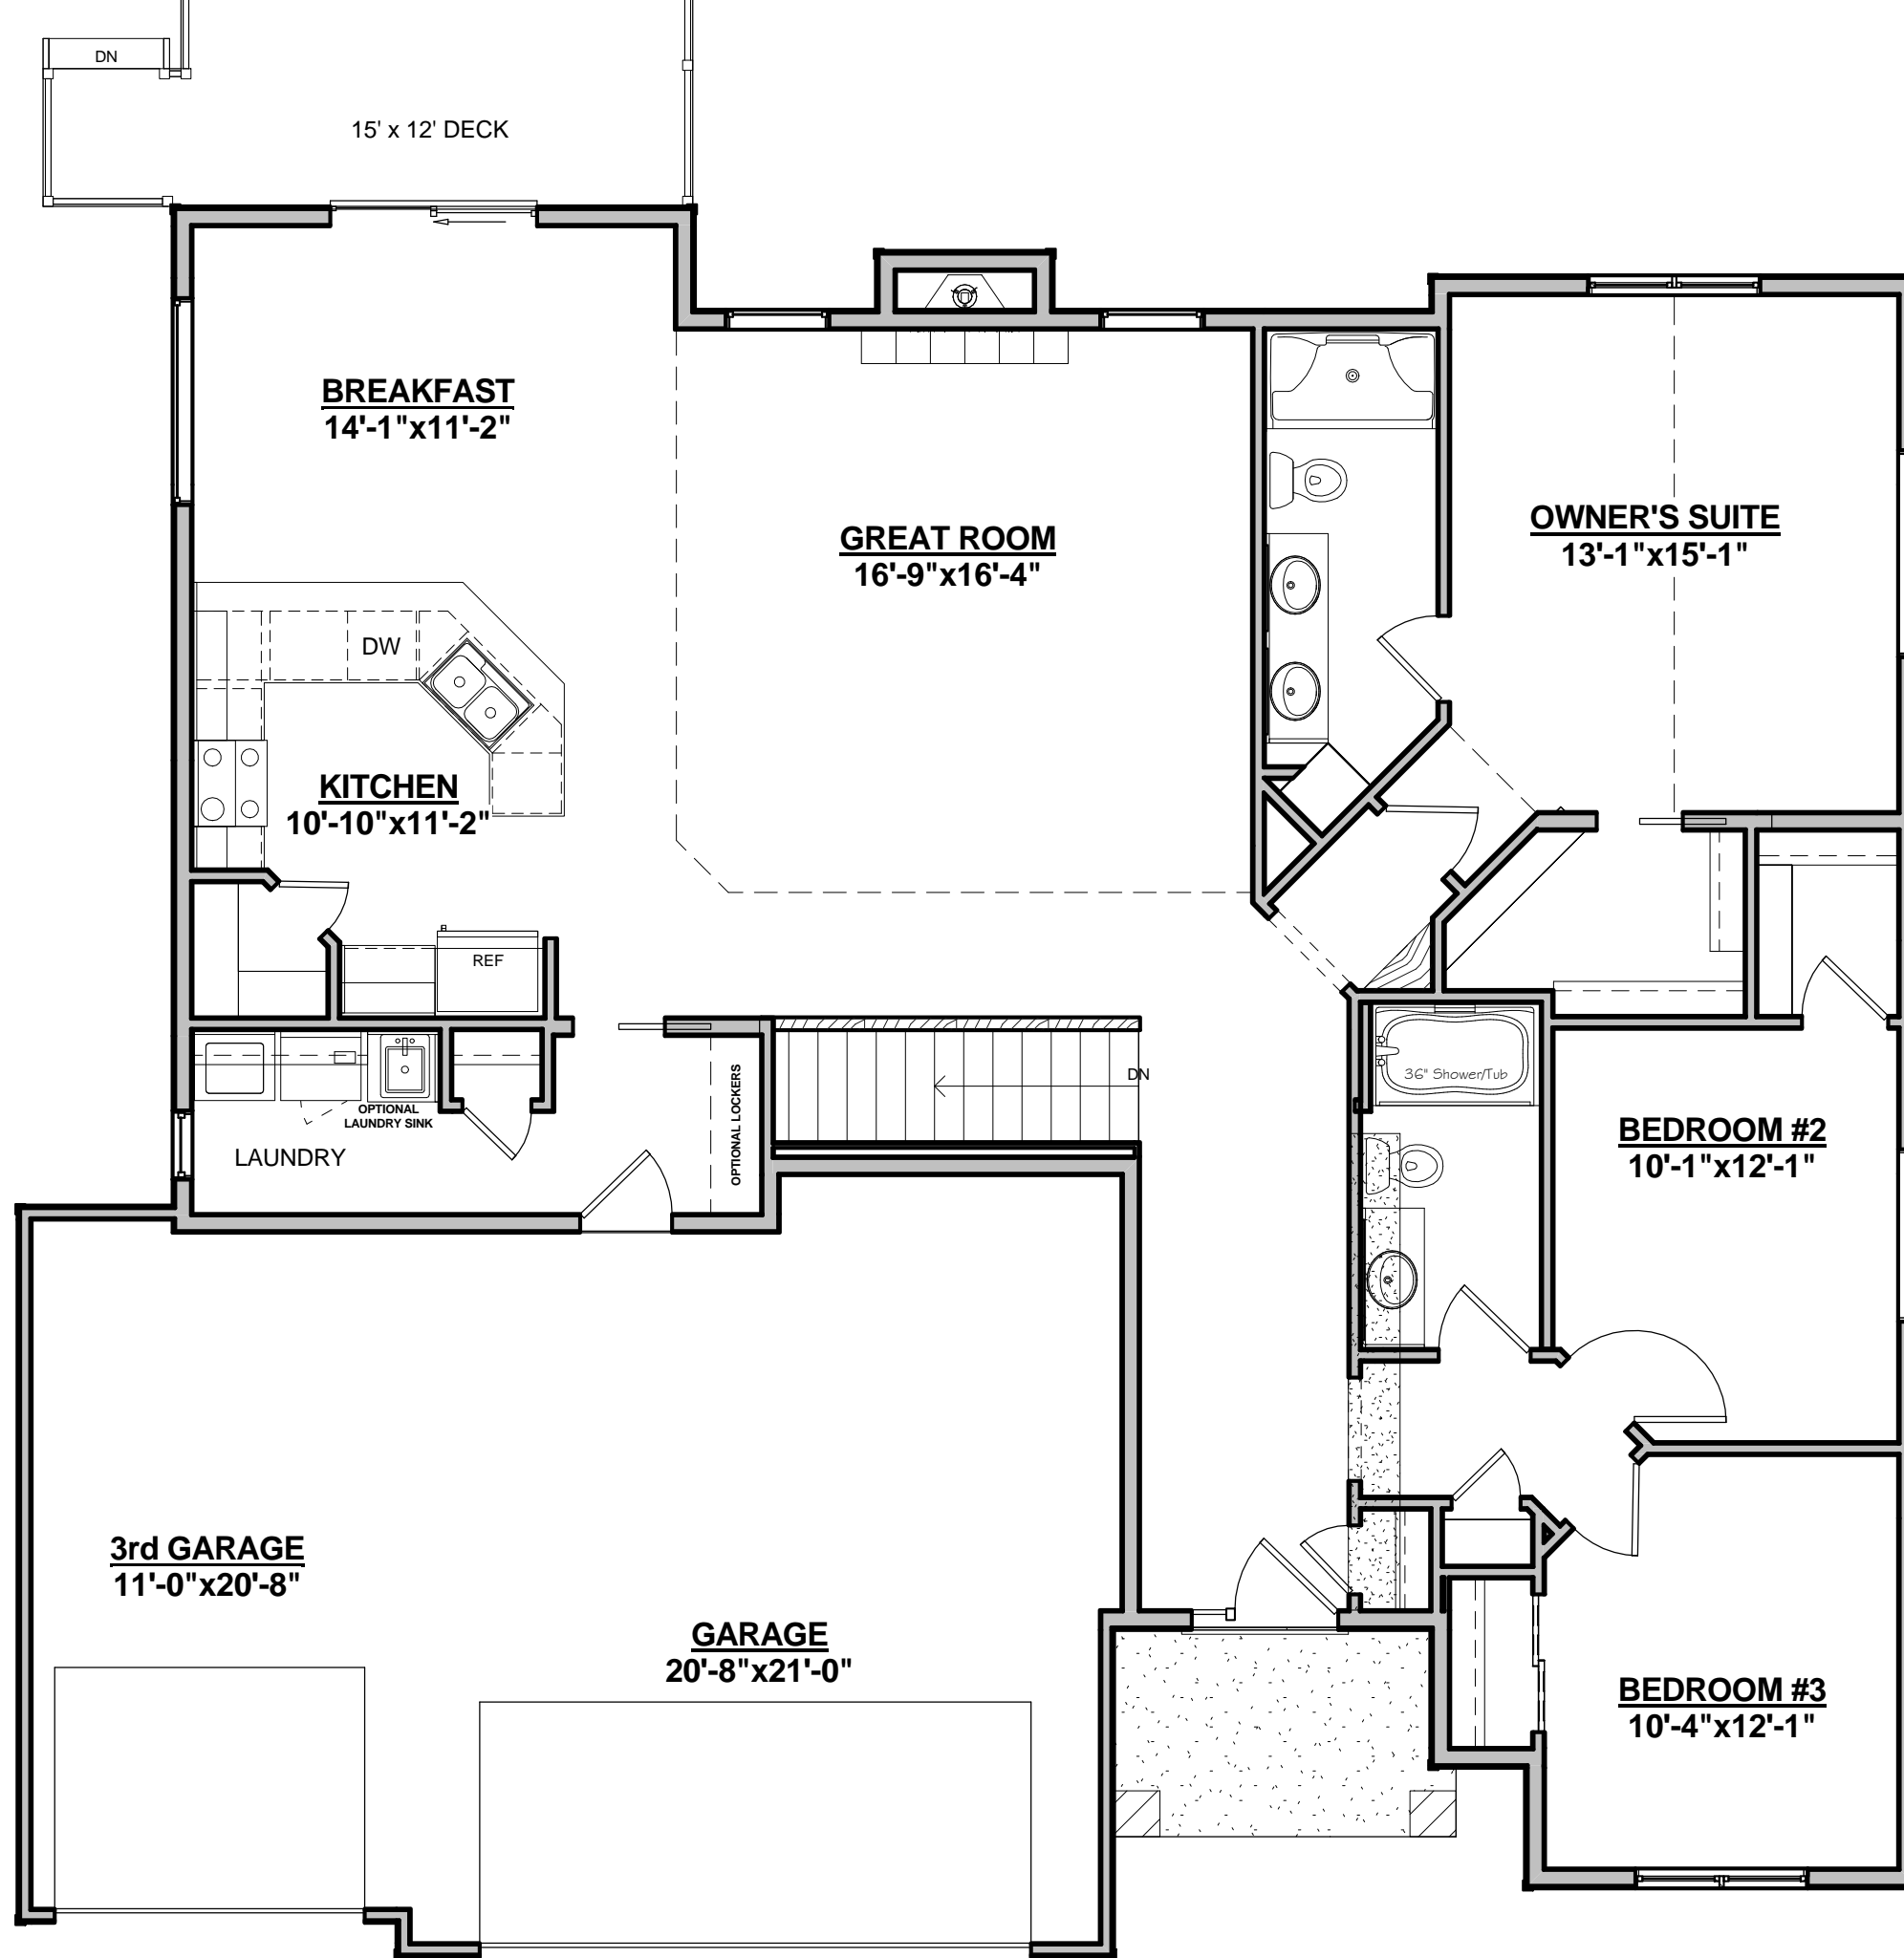

Front

Rear

Custom Designed For: HAYDEN RANCH_1749
Homesite / Neighborhood: xxxx
Address: XXX
Date: xx

Ambiance Homes Inc.
5838 Grassland Terrace
Marshall, WI 53559
608.225.4594 (C)
ambiancehomesinc@charter.net

Hayden 1749 Homeplan Flyer
 3/16" = 1'-0"

Custom Designed For: HAYDEN RANCH_1749
 HomeSite / Neighborhood: xxxx
 Address: XXX
 Date: xxx

Ambiance Homes Inc.
 5838 Grassland Terrace
 Marshall, WI 53559
 608.225.4594 (C)
 ambiancehomesinc@charter.net