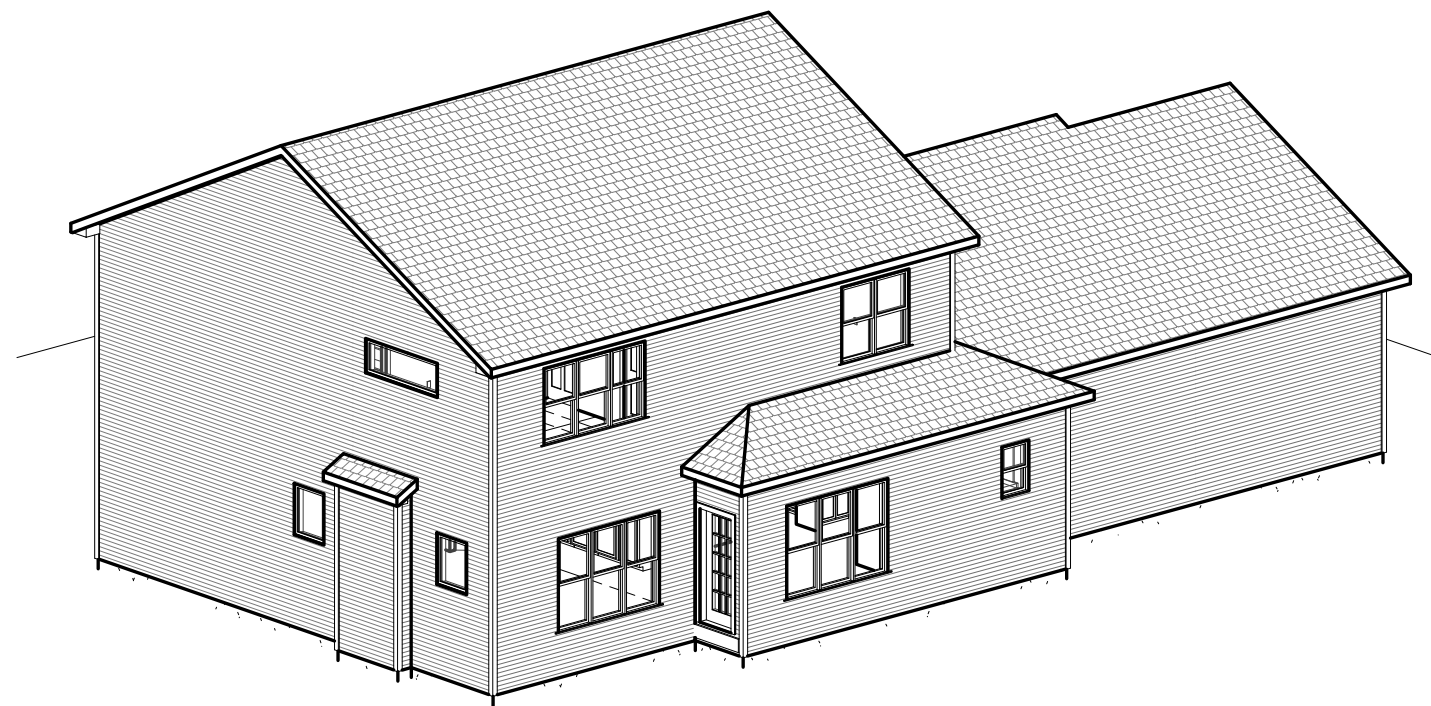

Front

Rear

Ambiance Homes Inc.  
5838 Grassland Terrace  
Marshall, WI 53559  
608.225.4594 (C)  
ambiancehomesinc@charter.net

Custom Designed For: DANBURY 2-STORY\_2484  
Homesite / Neighborhood: XXX  
Address: Enter address here  
Date: Issue Date

Danbury 1st 3 car 2484  
 3/16" = 1'-0"

Custom Designed For: DANBURY 2-STORY\_2484

HomeSite / Neighborhood: XXX

Address: Enter address here

Date: Issue Date

Ambiance Homes Inc.  
 5838 Grassland Terrace  
 Marshall, WI 53559  
 608.225.4594 (C)  
 ambiancehomesinc@charter.net

Danbury 2nd 3 car 2484  
 3/16" = 1'-0"

Custom Designed For: DANBURY 2-STORY\_2484  
 Homesite / Neighborhood: XXX  
 Address: Enter address here

Date: Issue Date

Ambiance Homes Inc.  
 5838 Grassland Terrace  
 Marshall, WI 53559  
 608.225.4594 (C)  
 ambiancehomesinc@charter.net