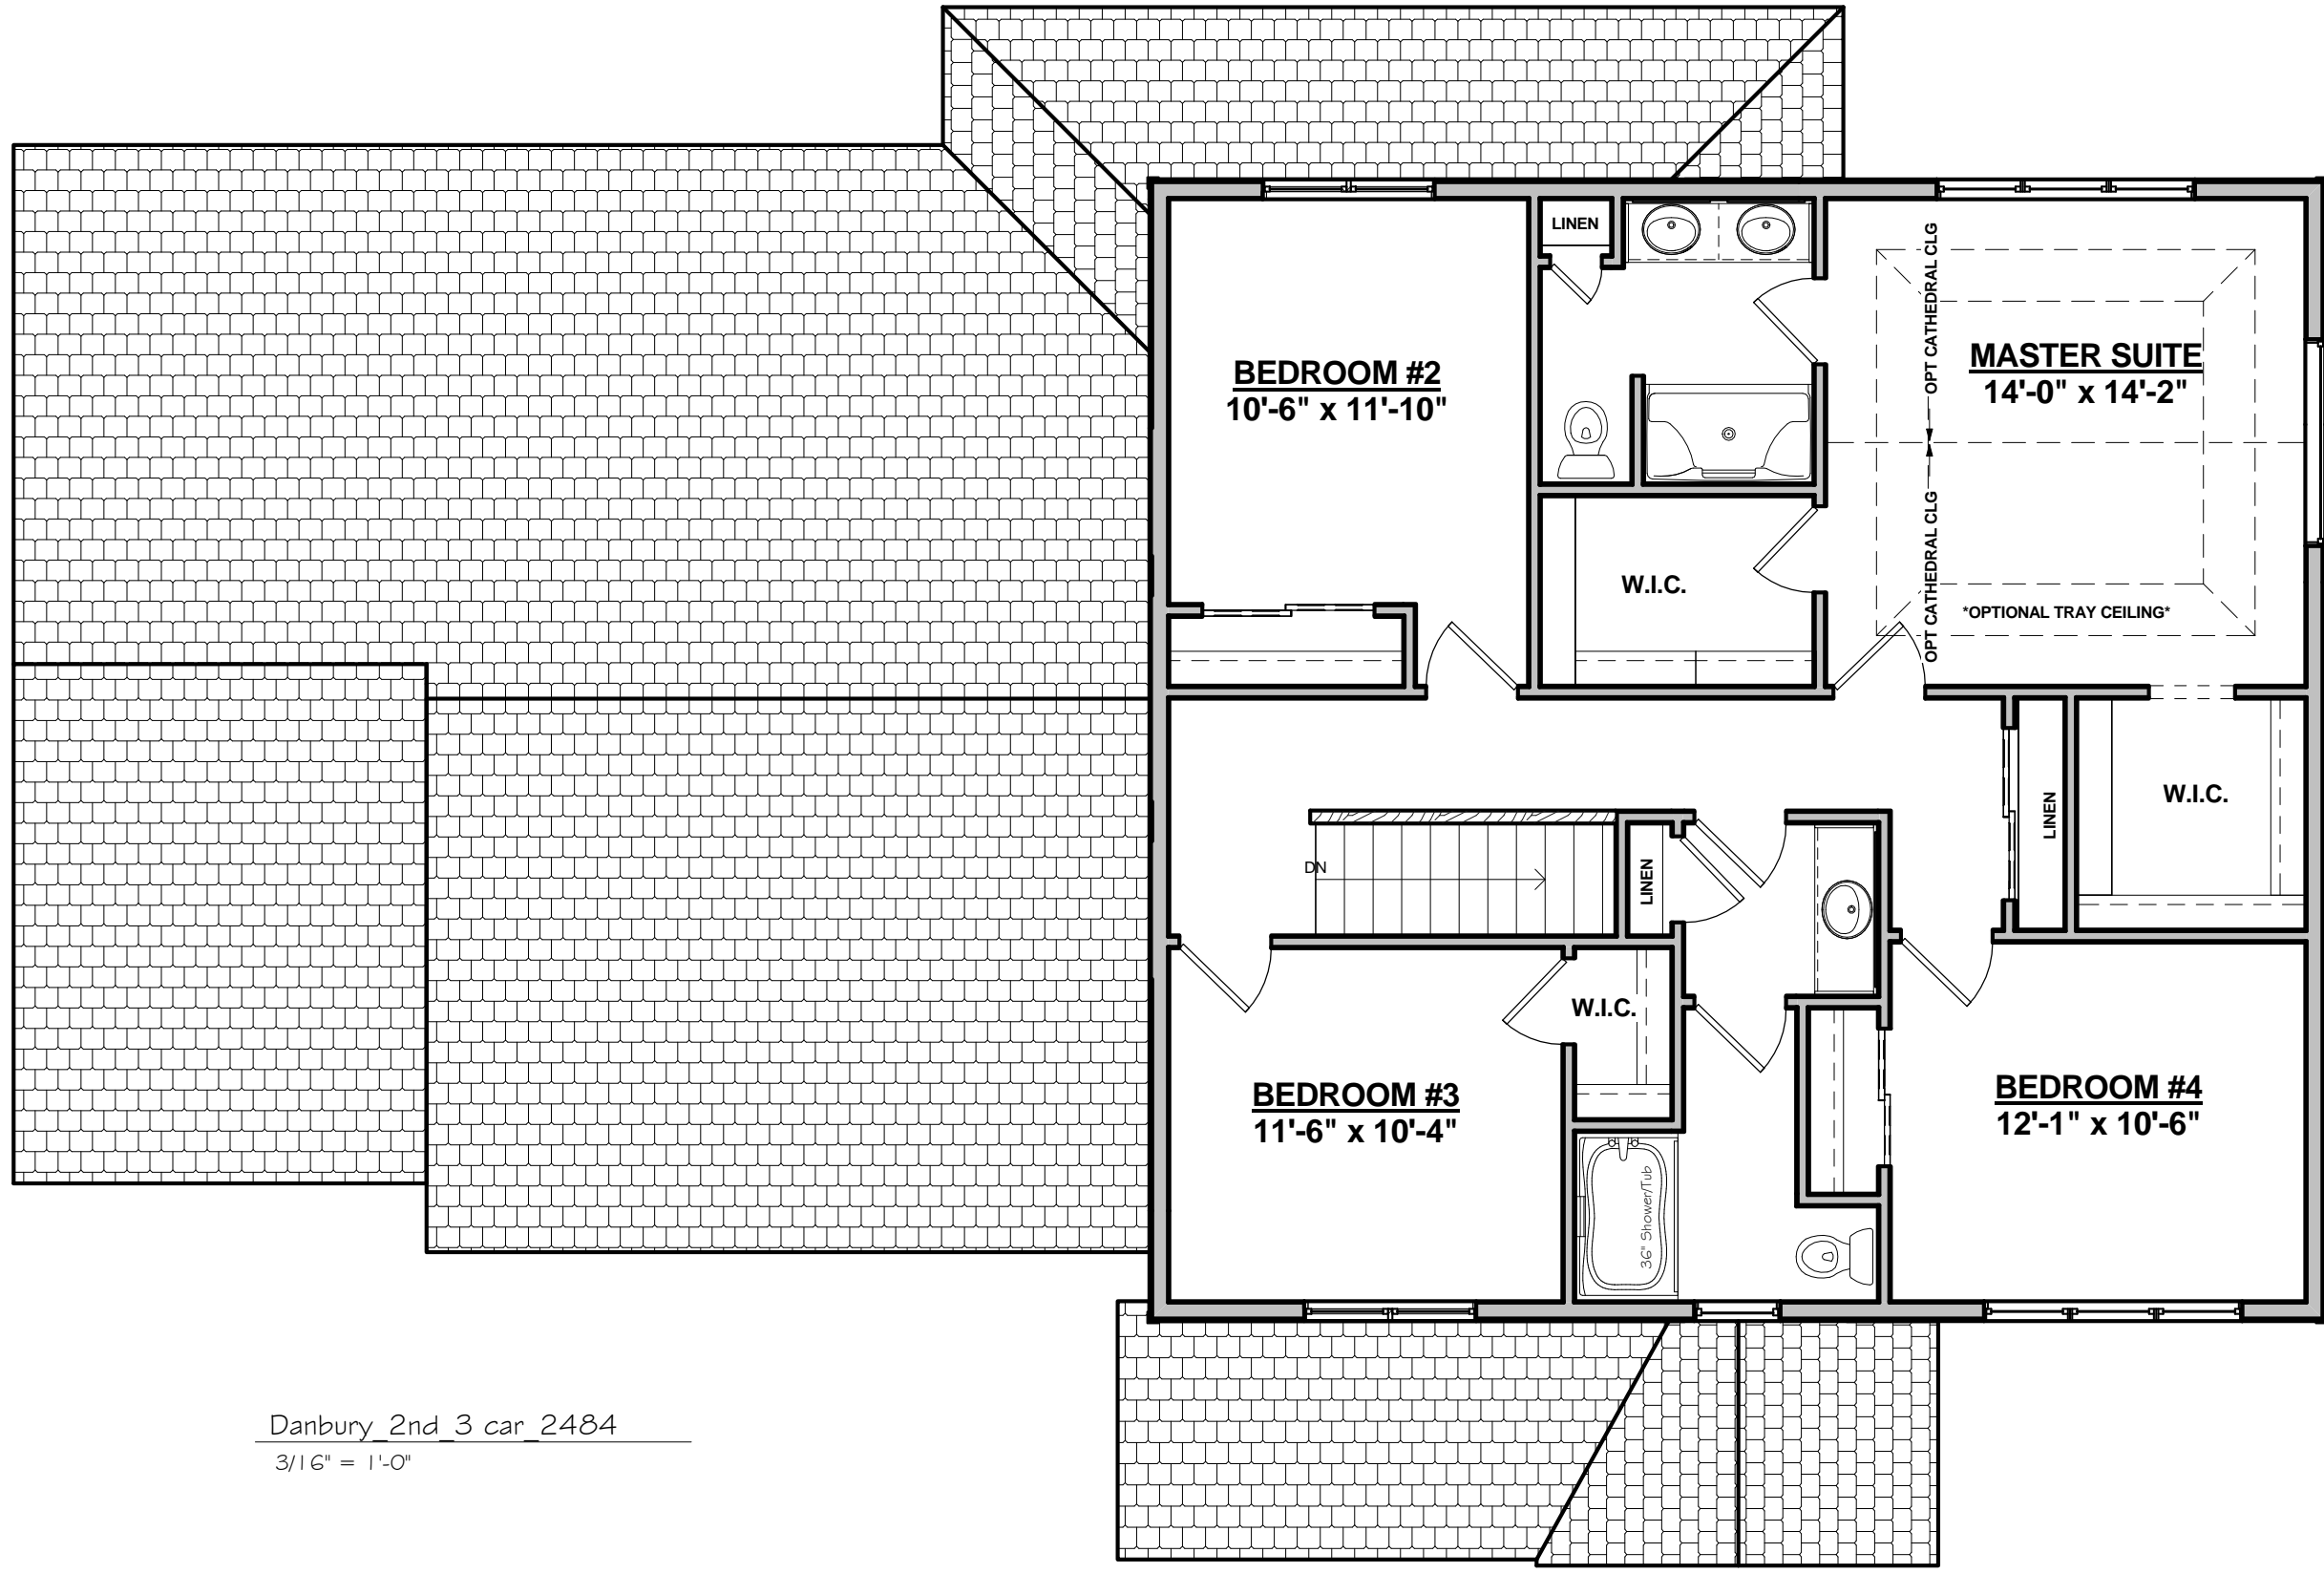

Front

Rear

Ambiance Homes Inc.  
5838 Grassland Terrace  
Marshall, WI 53559  
608.225.4594 (C)  
ambiancehomesinc@charter.net

Custom Designed For: DANBURY 2-STORY\_2484  
Homesite / Neighborhood: XXX  
Address: Enter address here  
Date: Issue Date

Danbury 1st 3 car 2484  
 3/16" = 1'-0"

Custom Designed For: DANBURY 2-STORY\_2484

HomeSite / Neighborhood: XXX

Address: Enter address here

Date: Issue Date

Ambiance Homes Inc.  
 5838 Grassland Terrace  
 Marshall, WI 53559  
 608.225.4594 (C)  
 ambiancehomesinc@charter.net

Danbury 2nd 3 car 2484  
 3/16" = 1'-0"

Custom Designed For: DANBURY 2-STORY\_2484  
 Homesite / Neighborhood: XXX  
 Address: Enter address here

Date: Issue Date

Ambiance Homes Inc.  
 5838 Grassland Terrace  
 Marshall, WI 53559  
 608.225.4594 (C)  
 ambiancehomesinc@charter.net