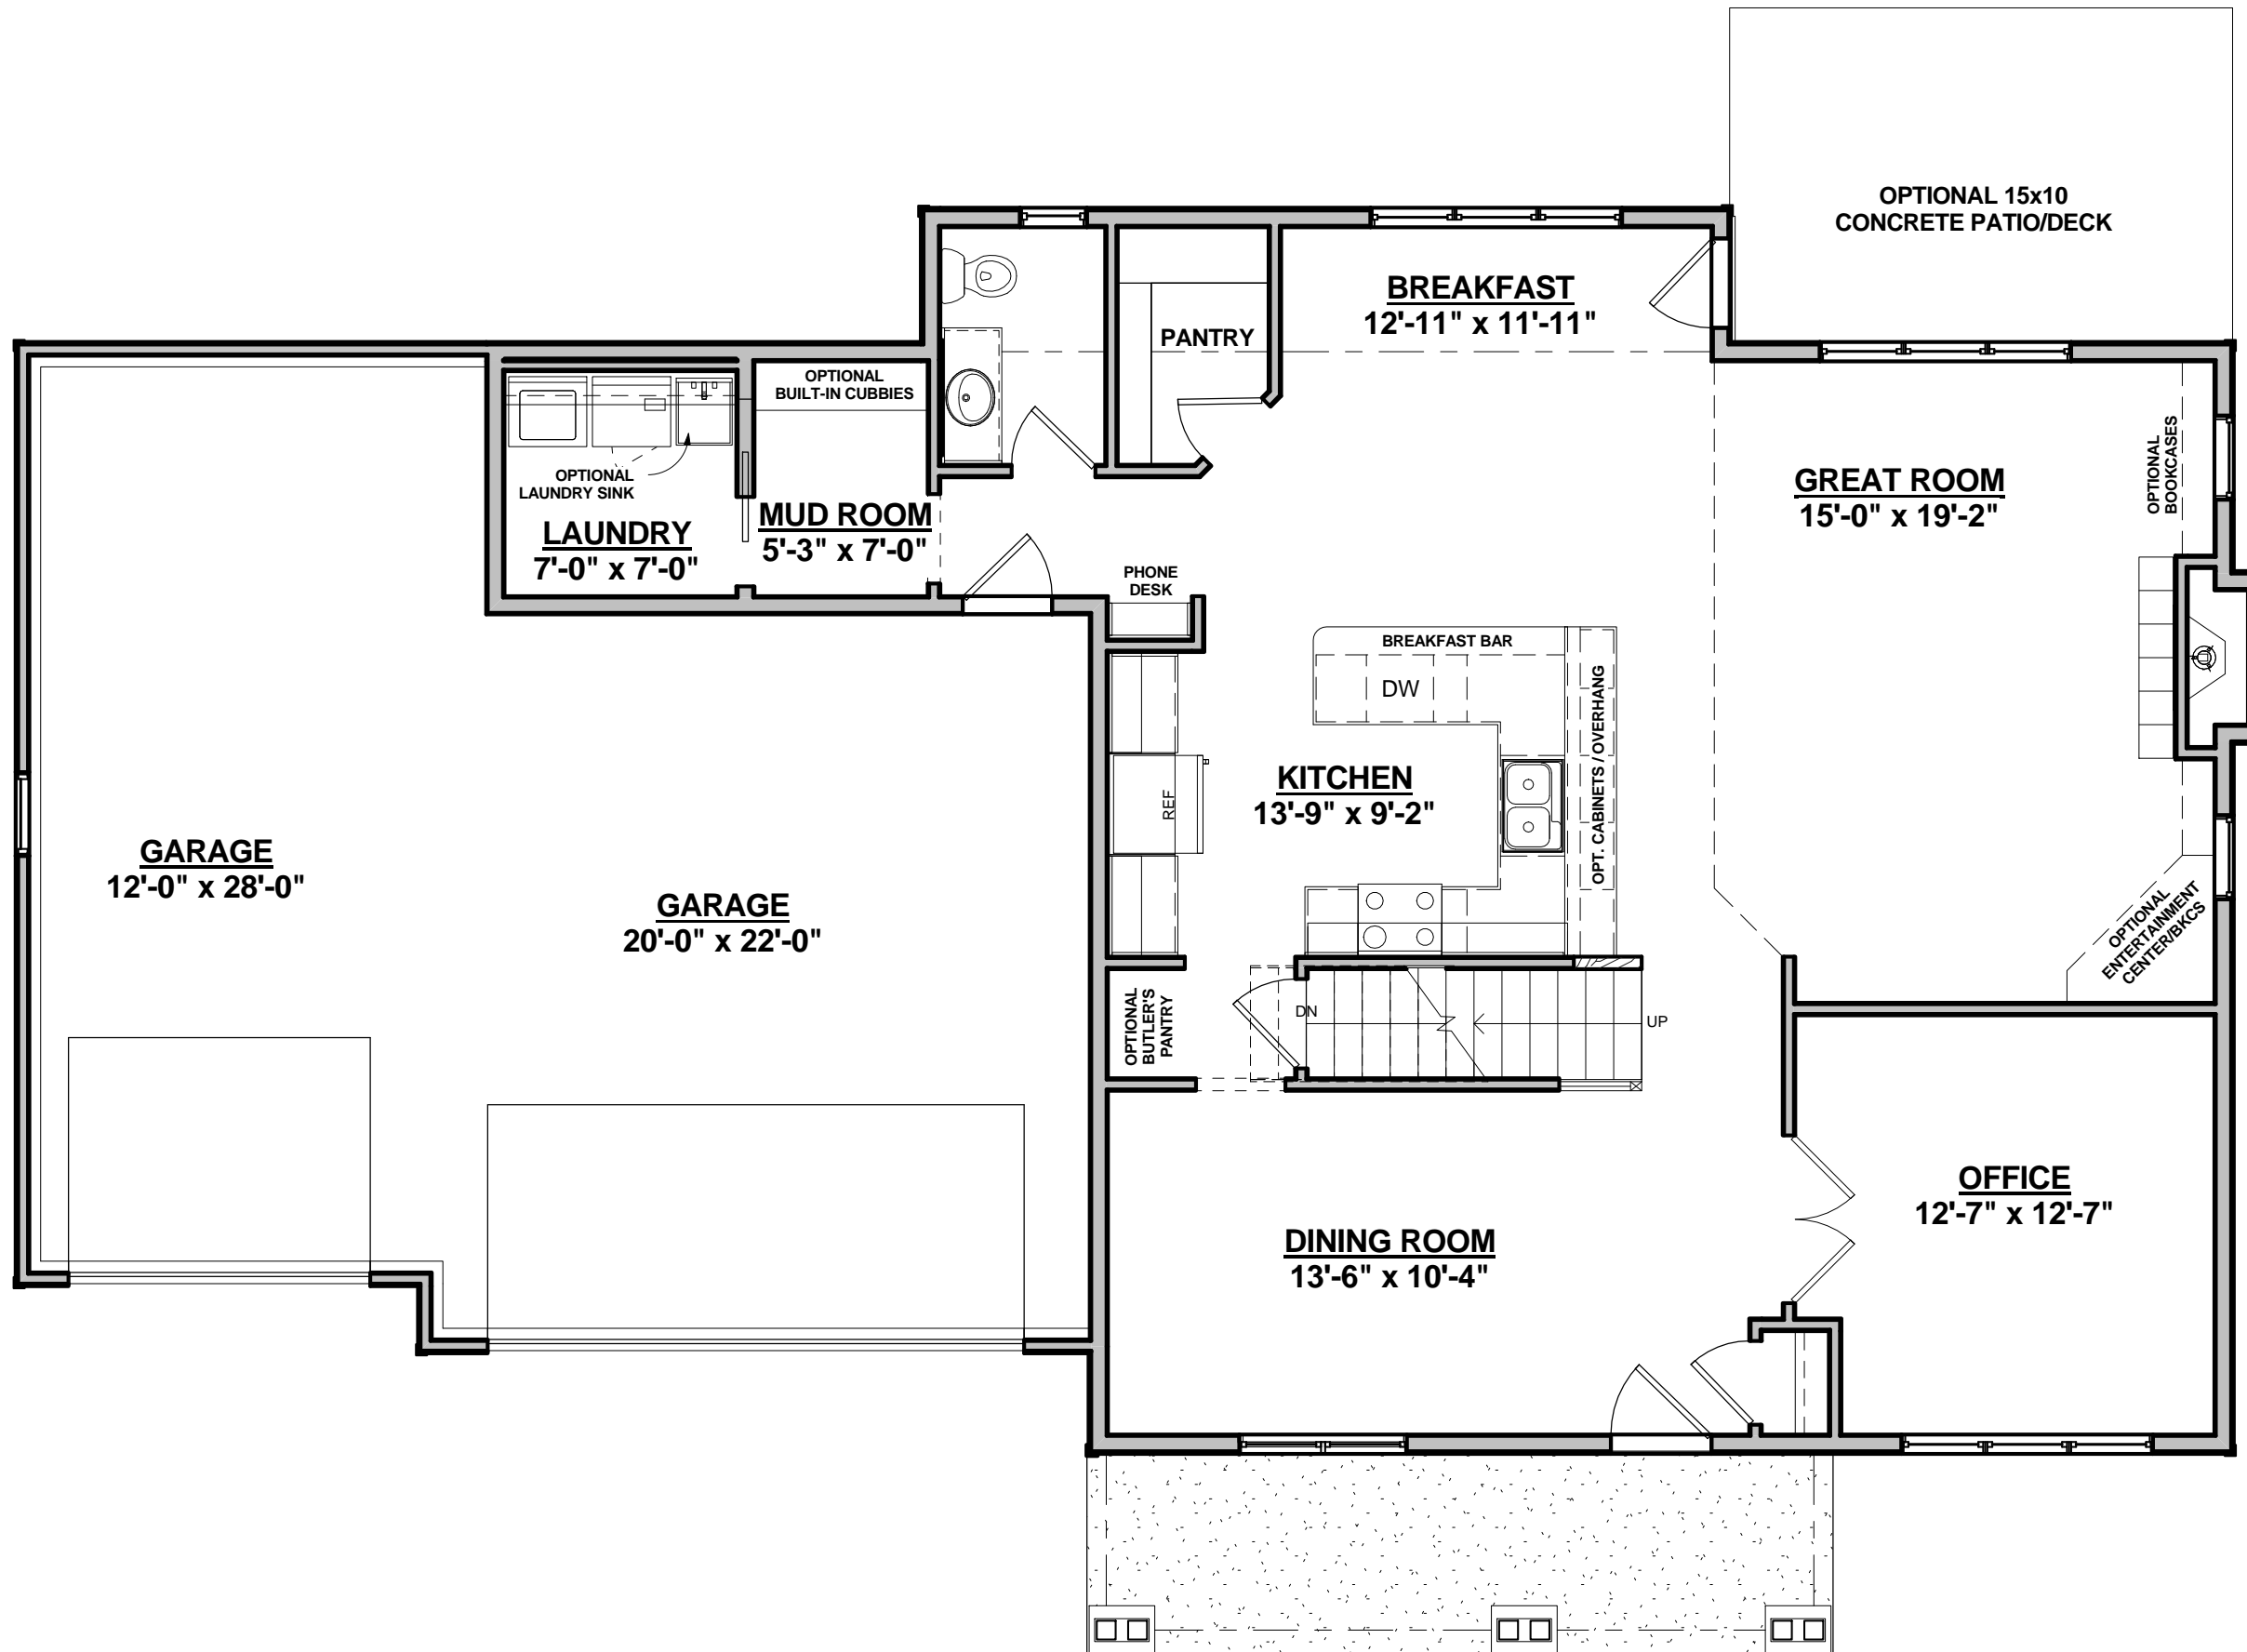

Front

Rear

Ambiance Homes Inc.  
5838 Grassland Terrace  
Marshall, WI 53559  
608.225.4594 (C)  
ambiancehomesinc@charter.net

Custom Designed For: DANBURY 2-STORY\_2484  
Homesite / Neighborhood: XXX  
Address: Enter address here  
Date: Issue Date

Danbury 1st 3 car 2484  
 3/16" = 1'-0"

Custom Designed For: DANBURY 2-STORY\_2484

HomeSite / Neighborhood: XXX

Address: Enter address here

Date: Issue Date

Ambiance Homes Inc.  
 5838 Grassland Terrace  
 Marshall, WI 53559  
 608.225.4594 (C)  
 ambiancehomesinc@charter.net

Danbury 2nd 3 car 2484  
 3/16" = 1'-0"

Custom Designed For: DANBURY 2-STORY\_2484  
 Homesite / Neighborhood: XXX  
 Address: Enter address here

Date: Issue Date

Ambiance Homes Inc.  
 5838 Grassland Terrace  
 Marshall, WI 53559  
 608.225.4594 (C)  
 ambiancehomesinc@charter.net