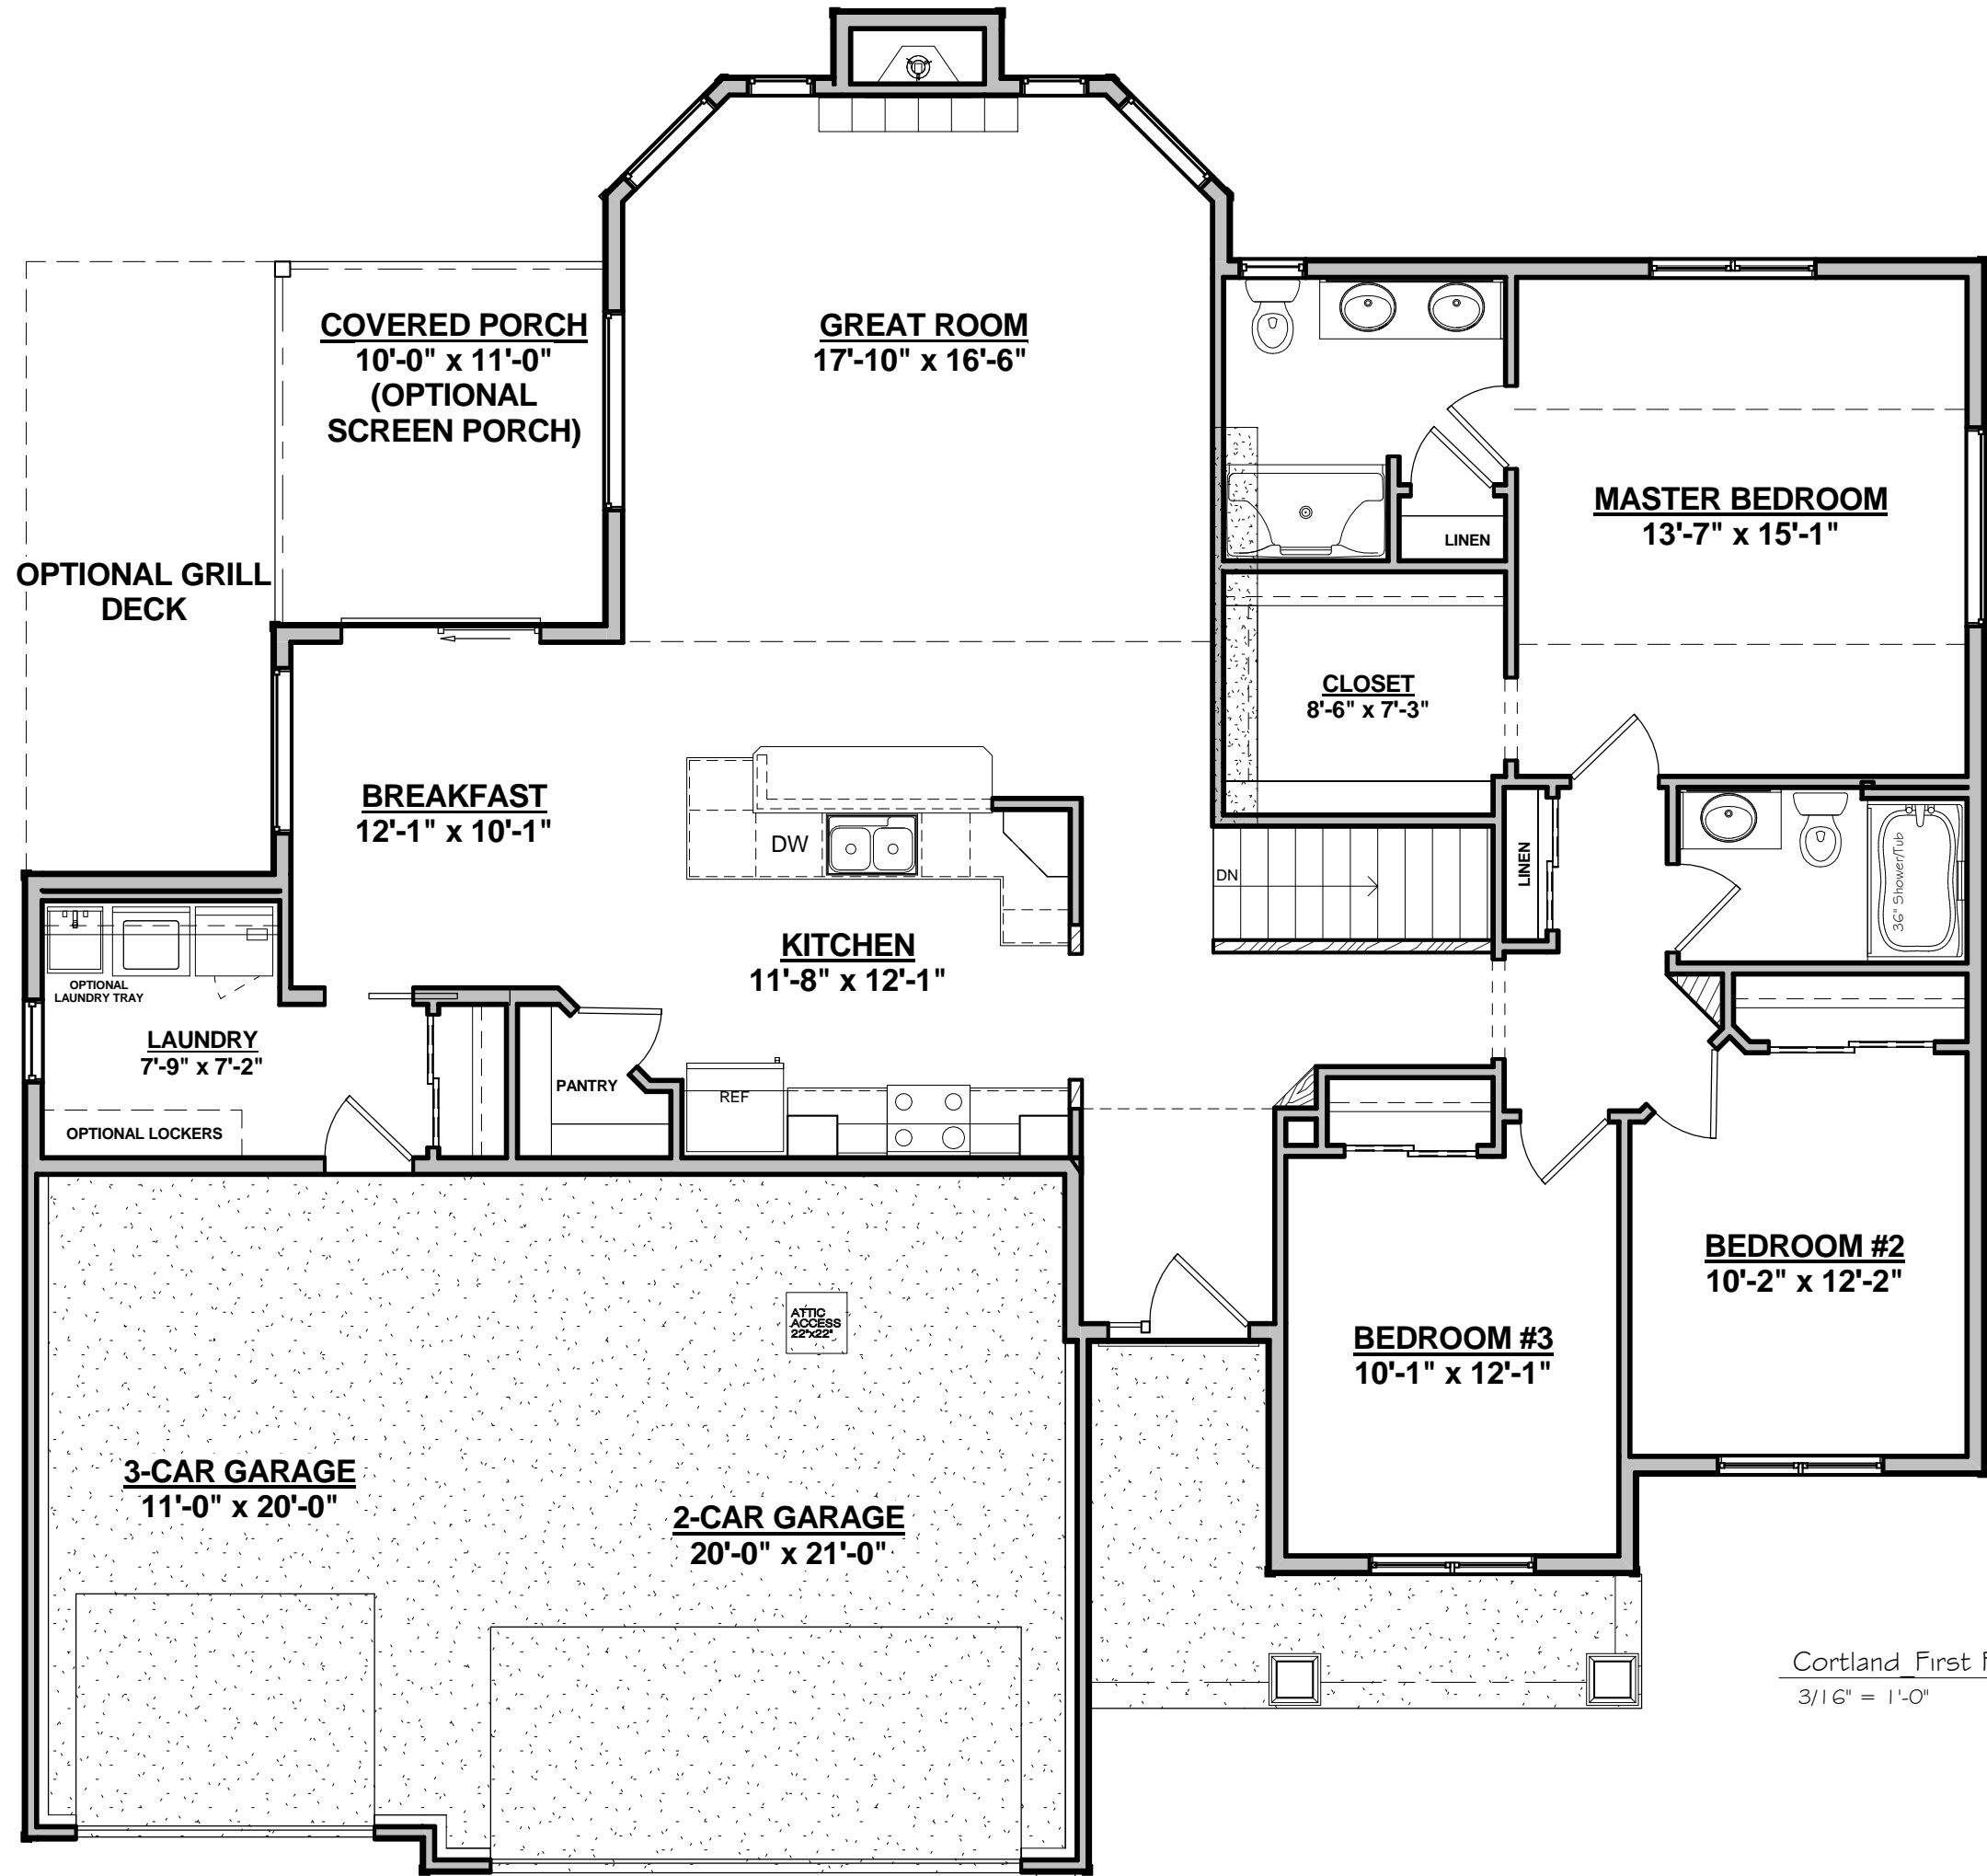

Front

Rear

Custom Designed For: CORTLAND RANCH\_1722  
Homesite / Neighborhood: xxxx  
Address: Enter address here  
Date: 5-2-11

Ambiance Homes Inc.  
5838 Grassland Terrace  
Marshall, WI 53559  
608.225.4594 (C)  
ambiancehomesinc@charter.net

Cortland First Floor 3 car 1722  
 3/16" = 1'-0"

Custom Designed For: CORTLAND RANCH\_1722  
 Homesite / Neighborhood: xxxx  
 Address: Enter address here  
 Date: 5-2-11

Ambiance Homes Inc.  
 5838 Grassland Terrace  
 Marshall, WI 53559  
 608.225.4594 (C)  
 ambiancehomesinc@charter.net