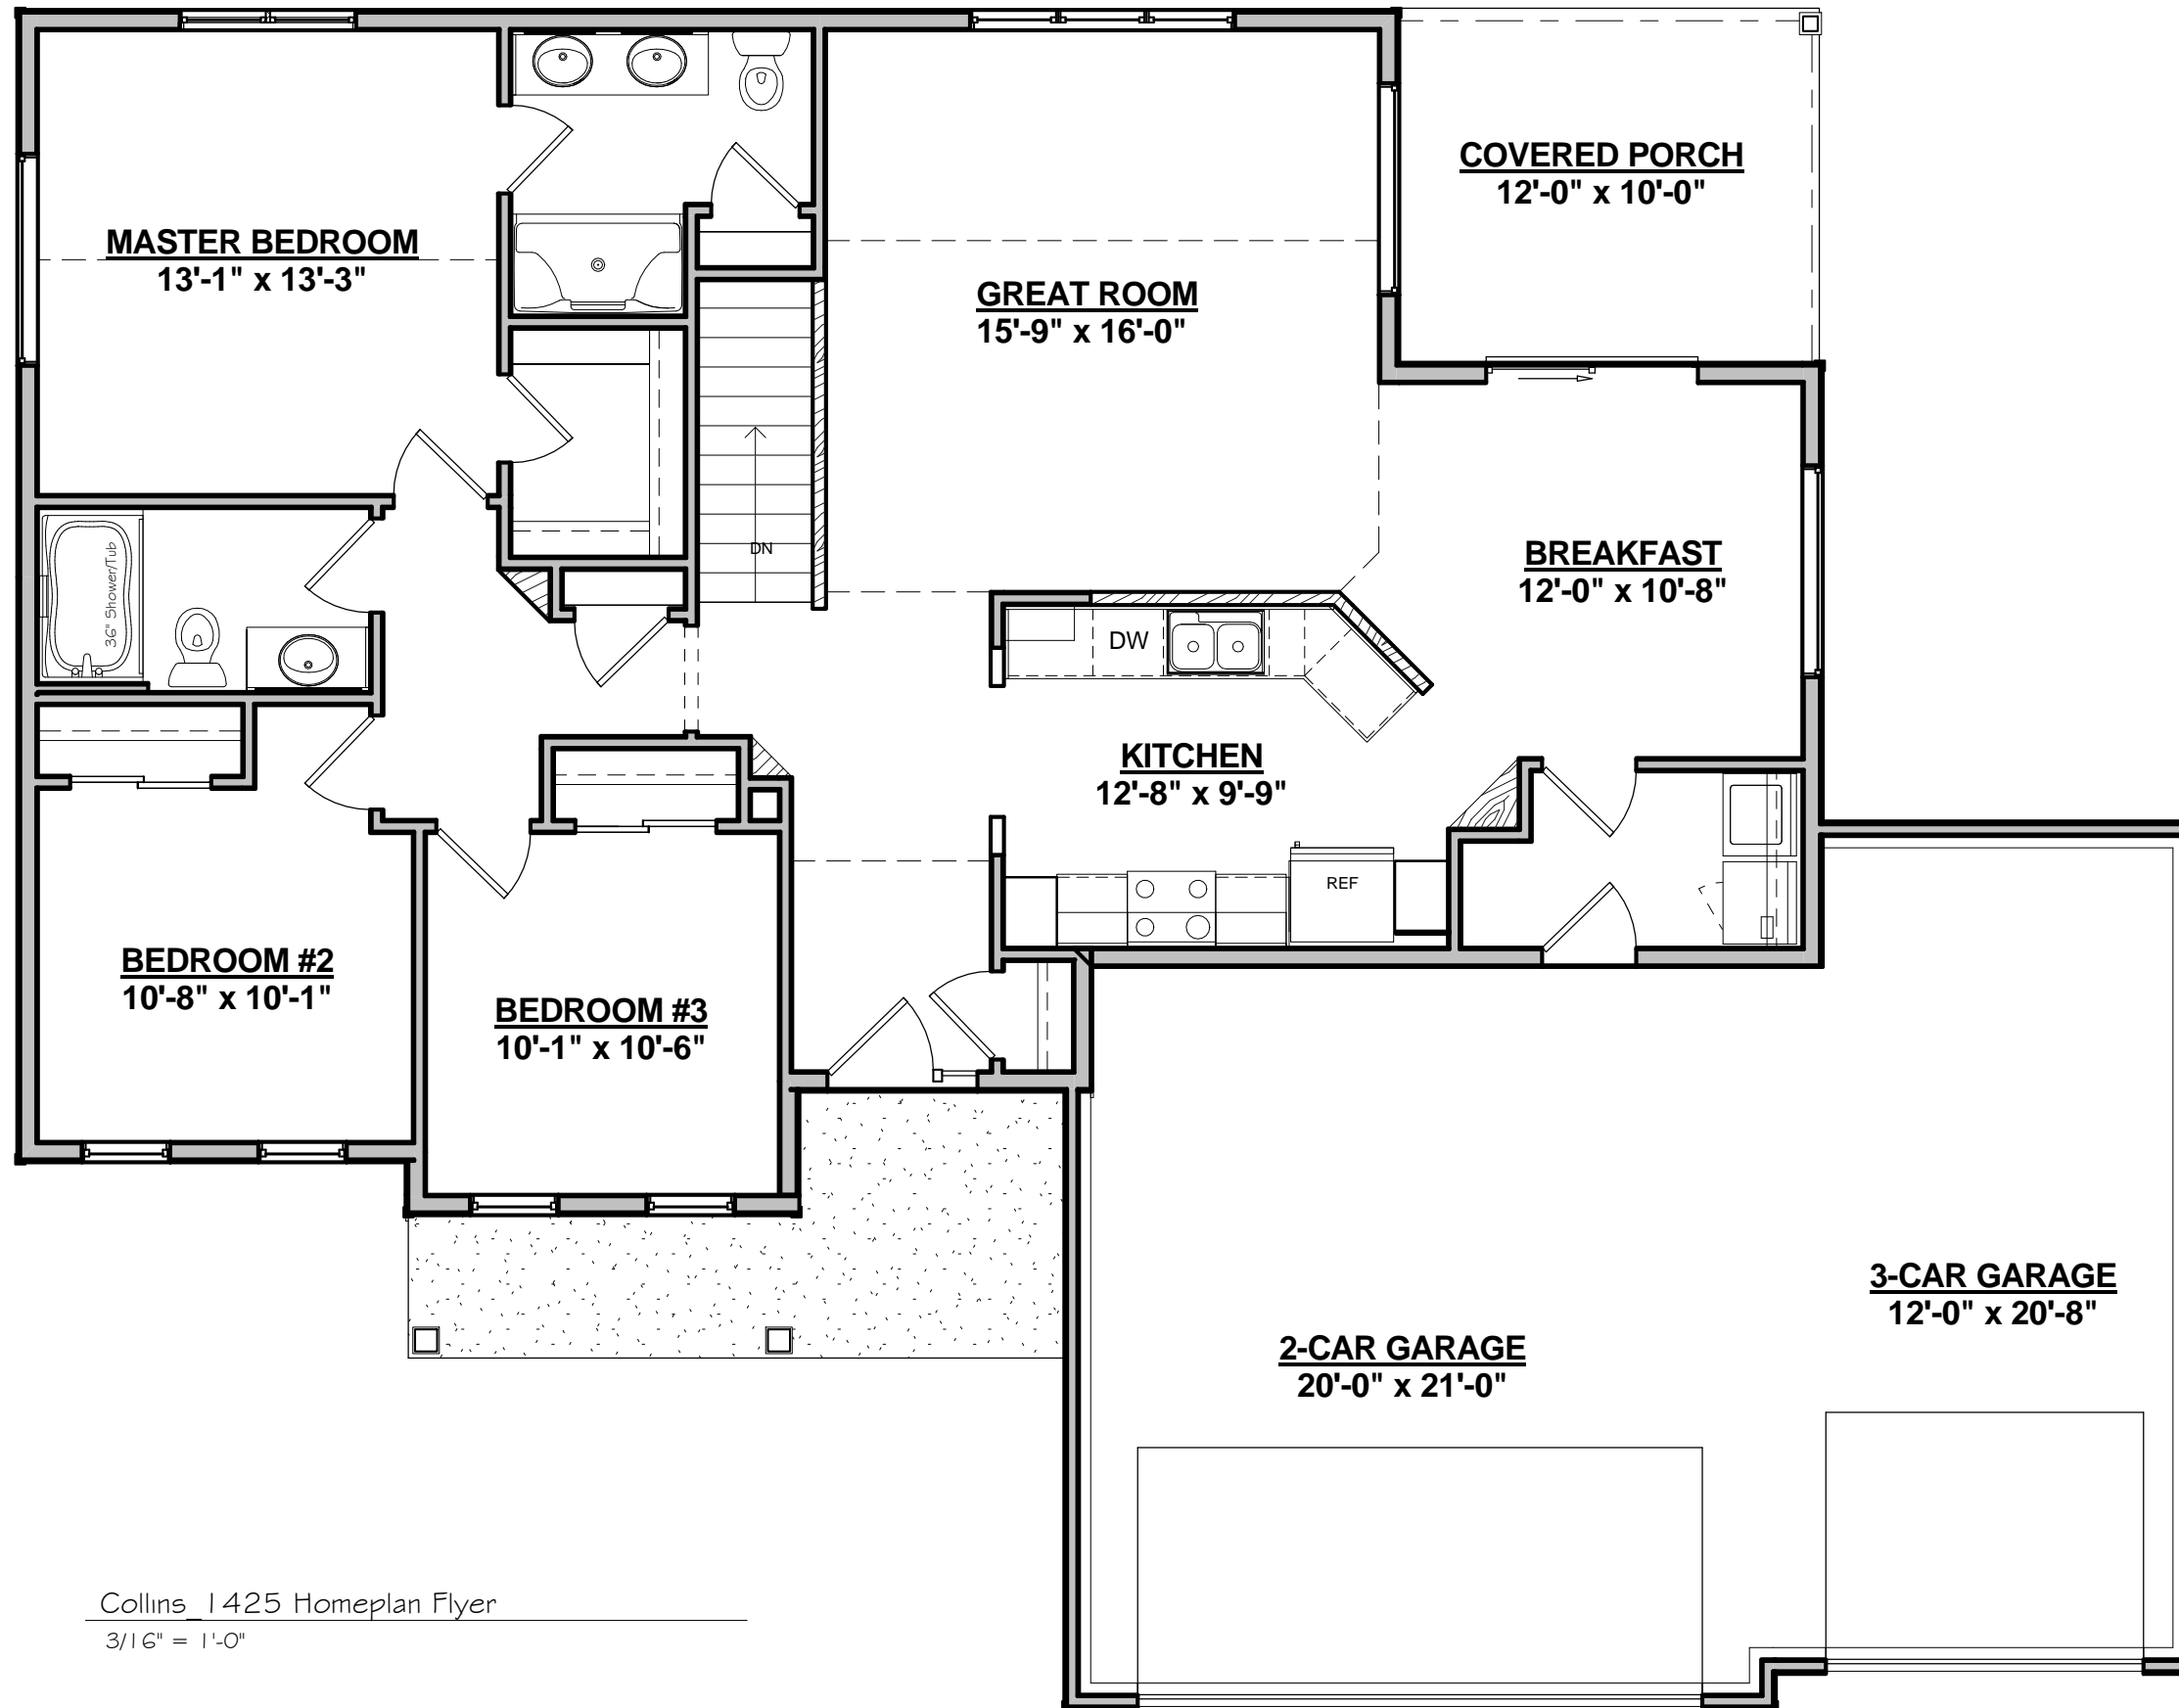

Front

Rear

Custom Designed For: COLLINS RANCH_1425
Homesite / Neighborhood: Project Number
Address: Enter address here
Date: Issue Date

Ambiance Homes Inc.
550 Goehl Road
Waterloo, WI 53594
608.225.4594 (C)
ambiancehomesinc@charter.net

Collins_1425 Homeplan Flyer

3/16" = 1'-0"

Custom Designed For: COLLINS RANCH_1425

HomeSite / Neighborhood: Project Number

Address: Enter address here

Date: Issue Date

Ambiance Homes Inc.
550 Goehl Road
Waterloo, WI 53594
608.225.4594 (C)
ambiancehomesinc@charter.net