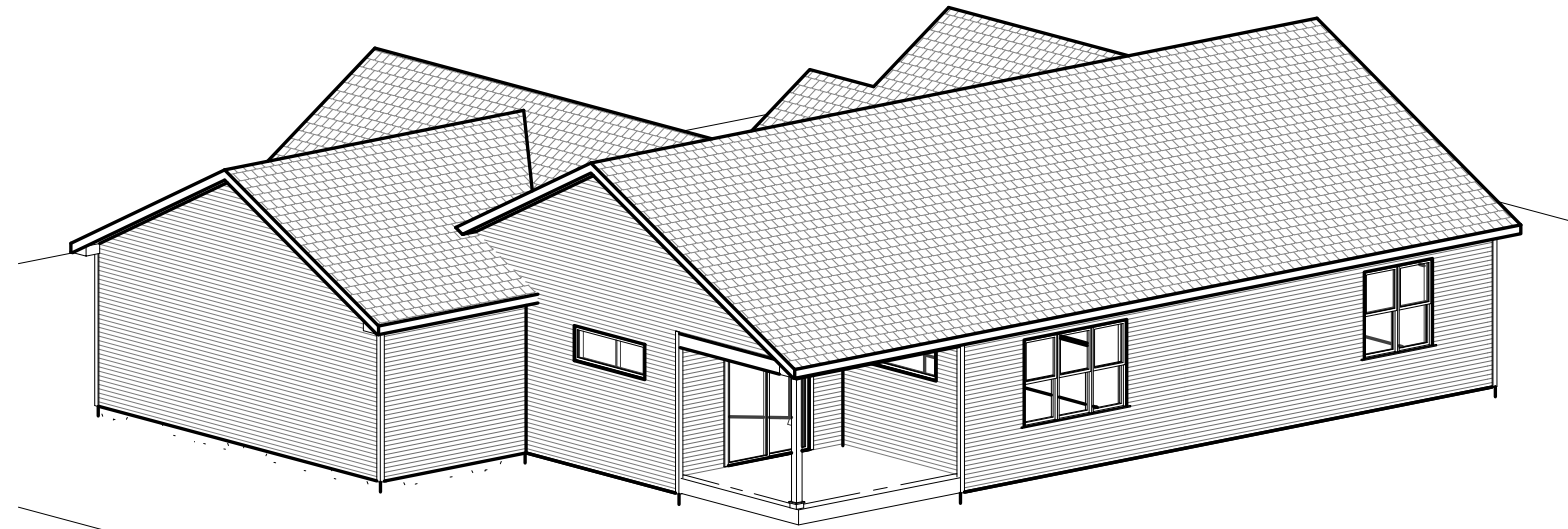

Front

Rear

Custom Designed For: COLLINS RANCH_1425
Homesite / Neighborhood: Project Number
Address: Enter address here
Date: Issue Date

Ambiance Homes Inc.
550 Goehl Road
Waterloo, WI 53594
608.225.4594 (C)
ambiancehomesinc@charter.net

Collins_1425 Homeplan Flyer

3/16" = 1'-0"

Custom Designed For: COLLINS RANCH_1425

HomeSite / Neighborhood: Project Number

Address: Enter address here

Date: Issue Date

Ambiance Homes Inc.
550 Goehl Road
Waterloo, WI 53594
608.225.4594 (C)
ambiancehomesinc@charter.net