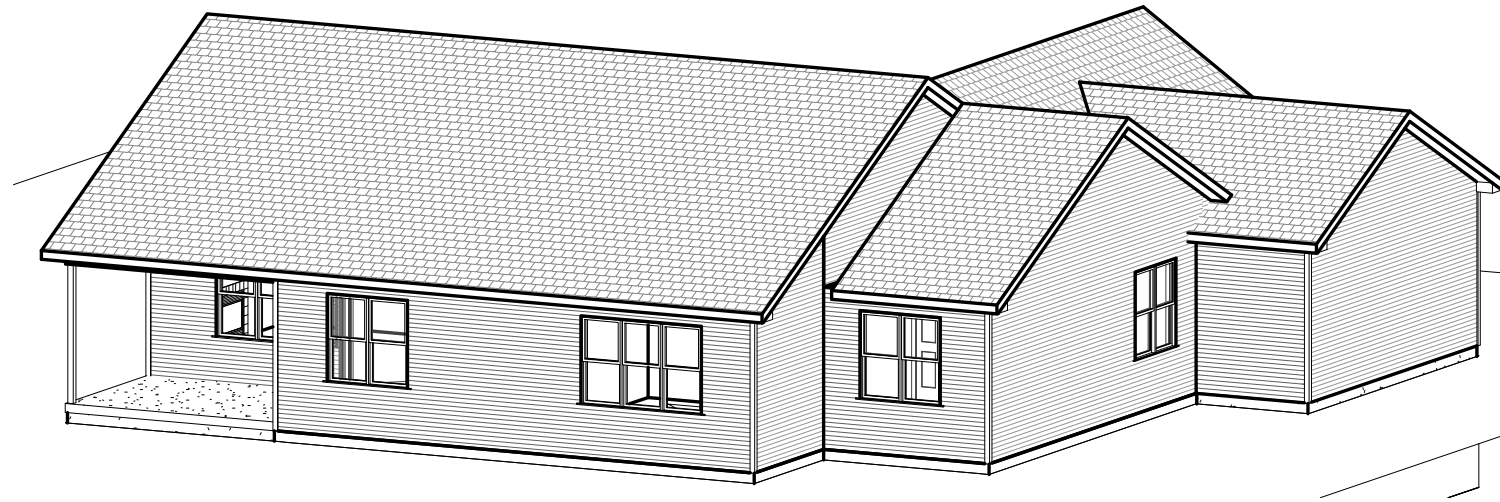

Front

Rear

Custom Designed For: CAMDEN RANCH_1660
Homesite / Neighborhood: Project Number
Address: Enter address here
Date: Issue Date

Ambiance Homes Inc.
5838 Grassland Terrace
Marshall, WI 53559
608.225.4594 (C)
ambiancehomesinc@charter.net

Camden 3 Car 1660
3/16" = 1'-0"

Custom Designed For: CAMDEN RANCH_1660
 Homesite / Neighborhood: Project Number
 Address: Enter address here
 Date: Issue Date

Ambiance Homes Inc.
 5838 Grassland Terrace
 Marshall, WI 53559
 608.225.4594 (C)
 ambiancehomesinc@charter.net