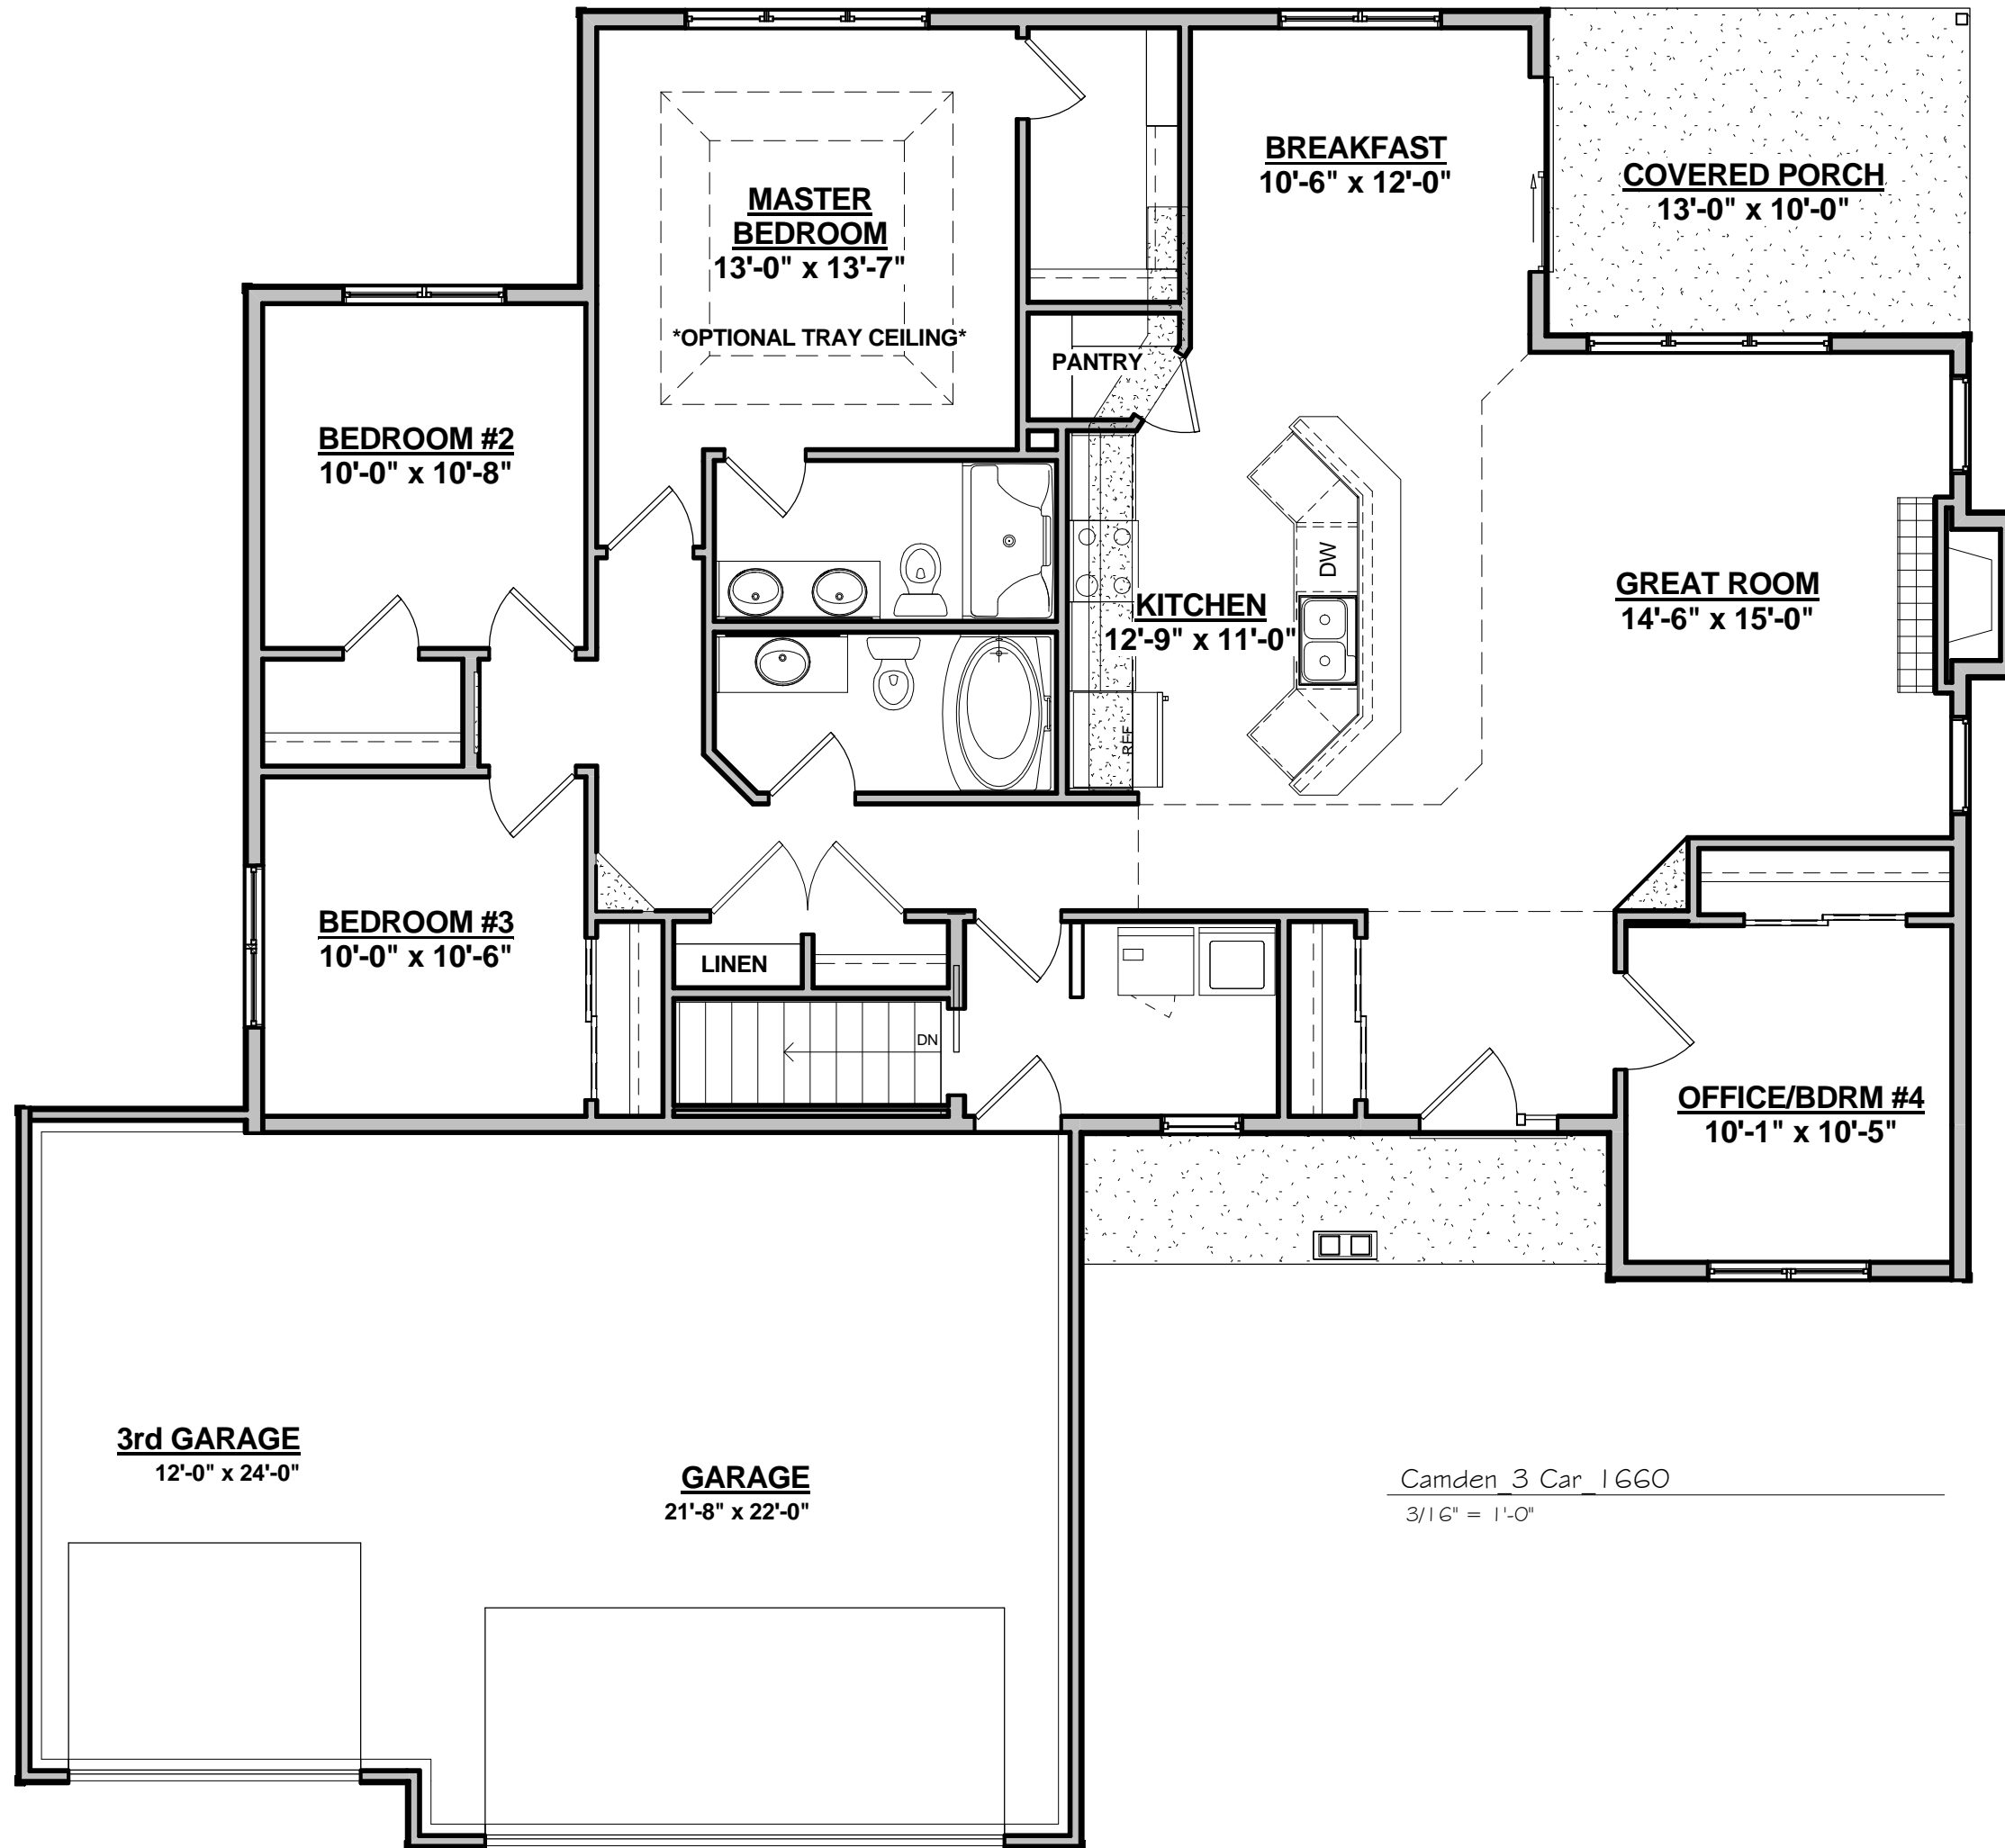

Front

Rear

Custom Designed For: CAMDEN RANCH_1660
Homesite / Neighborhood: Project Number
Address: Enter address here
Date: Issue Date

Ambiance Homes Inc.
5838 Grassland Terrace
Marshall, WI 53559
608.225.4594 (C)
ambiancehomesinc@charter.net

Camden 3 Car 1660
3/16" = 1'-0"

Custom Designed For: CAMDEN RANCH_1660
 Homesite / Neighborhood: Project Number
 Address: Enter address here
 Date: Issue Date

Ambiance Homes Inc.
 5838 Grassland Terrace
 Marshall, WI 53559
 608.225.4594 (C)
 ambiancehomesinc@charter.net