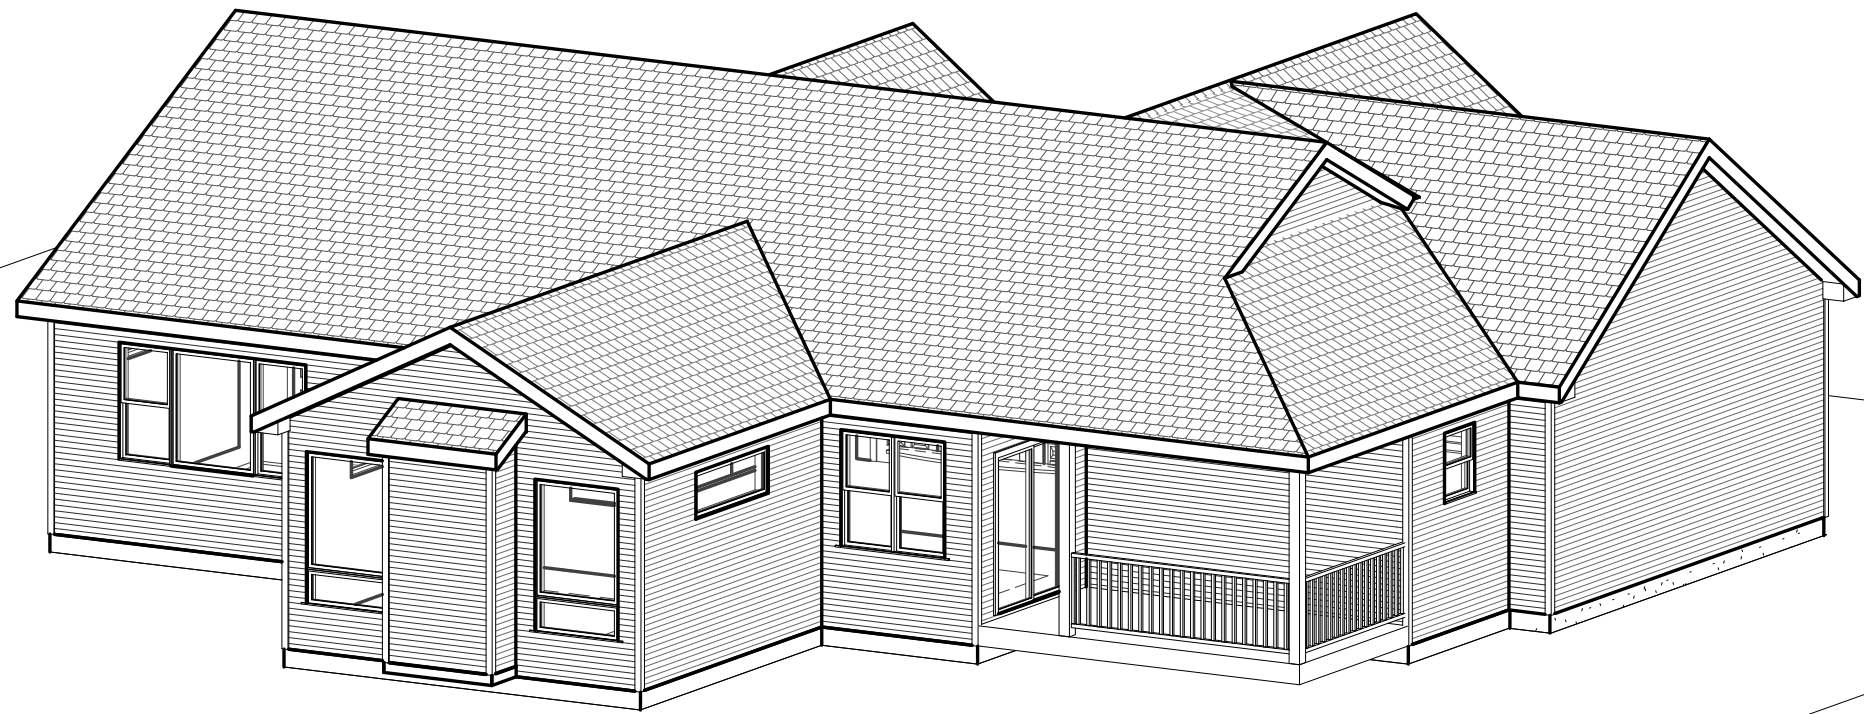

Front

Rear

Custom Designed For: BAYSHORE RANCH_1714
Homesite / Neighborhood: Project Number
Address: Enter address here
Date: Issue Date

Ambiance Homes Inc.
550 Goehl Road
Waterloo, WI 53594
608.225.4594 (C)
ambiancehomesinc@charter.net

Bayshore 3 Car 1714
3/16" = 1'-0"

Custom Designed For: BAYSHORE RANCH_1714
 HomeSite / Neighborhood: Project Number
 Address: Enter address here
 Date: Issue Date

Ambiance Homes Inc.
 550 Goehl Road
 Waterloo, WI 53594
 608.225.4594 (C)
 ambiancehomesinc@charter.net